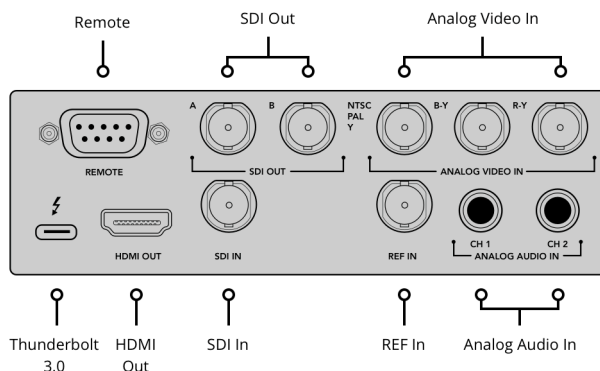

### Timecode Connection

None. RP-188 only.

### Reference Input

Tri-Sync or Black Burst.

Mini Switches and USB

---