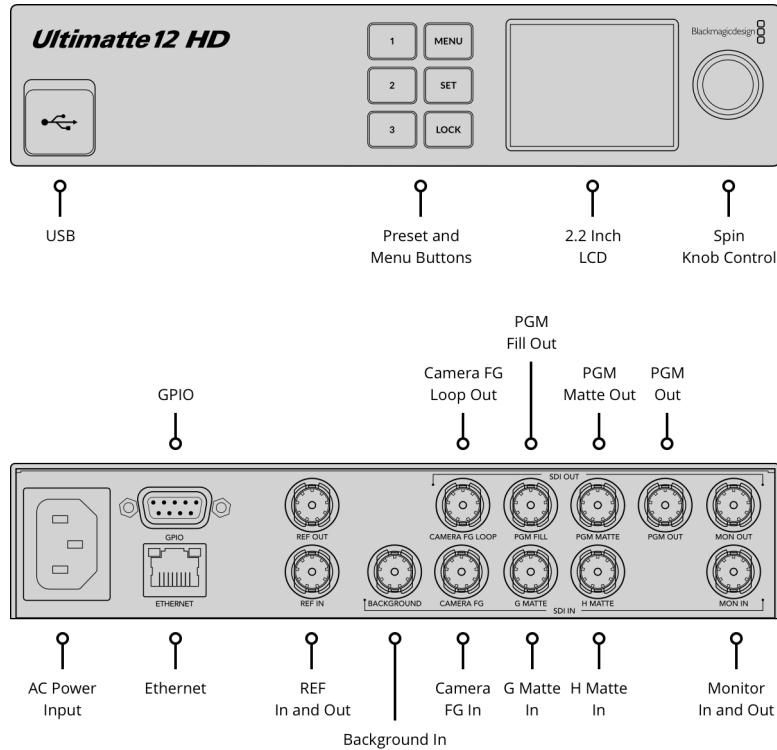

## Connections

**SDI Video Inputs**  
5

**SDI Rates**  
270Mb, 1.5G, 3G.

**GPIO**  
DE15

**SDI Video Outputs**  
4

**Video Input Re-Sync**  
On all inputs.

**Ethernet**  
Up to 1Gb/s for device control and loading stills into Media Pool.

**SDI Video Loop Outputs**  
1  
reclocked SD or HD Camera FG.

**Reference Connections**  
1 x BNC In, 1 x BNC Out.  
Tri-Sync or Black Burst.

**Computer Interface**  
1 x USB-C 3.0 for device configuration and software updates.