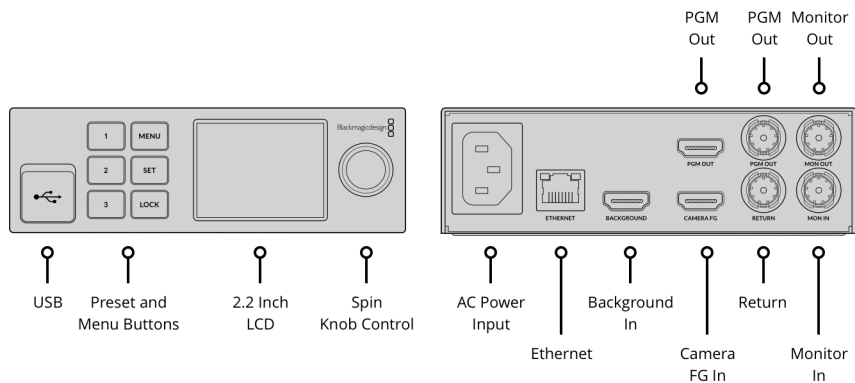

Ultimatte 12 HD Mini

A$845

Ultimatte 12 HD Mini is an advanced real time keyer designed for creating next generation virtual sets and more with consumer cameras. The HDMI connections are perfect for use with Blackmagic Studio Cameras, Pocket Cinema Cameras and ATEM Mini live production switchers. Plus there's a massive 6 GB frame store for realistic fixed camera virtual sets from pre rendered still frames. Ultimatte 12 HD Mini features broadcast quality algorithms and color science to deliver photorealistic composites.

Connections

SDI Video Inputs

2
Monitor In for monitor cascade plus Return In for camera control.

SDI Video Outputs

2

HDMI Video Inputs

2

HDMI Video Outputs

1

Video Input Re-Sync

On all inputs.

SDI Rates

270Mb, 1.5G, 3G.

Ethernet

Up to 1Gb/s for device control and loading stills into Media Pool.

Computer Interface

1 x USB-C 3.0 for device configuration and software updates.