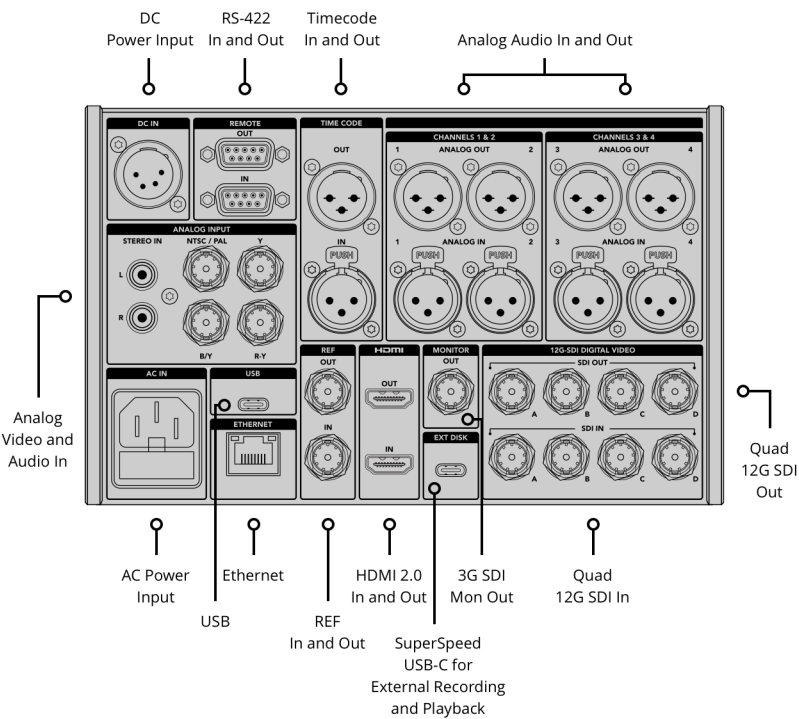

Standards

SD Video Standards

525i59.94 NTSC, 625i50 PAL

HD Video Standards

720p50, 720p59.94, 720p60
1080i50, 1080i59.94, 1080i60
1080p23.98, 1080p24, 1080p25,
1080p29.97, 1080p30, 1080p50,
1080p59.94, 1080p60
1080PsF23.98, 1080PsF24,
1080PsF25, 1080PsF29.97, 1080PsF30

2K DCI Video Standards

1080p23.98 DCI, 1080p24 DCI,
1080p25 DCI
1080PsF23.98 DCI, 1080PsF24 DCI,
1080PsF25 DCI

Ultra HD Video Standards

2160p23.98, 2160p24, 2160p25,
2160p29.97, 2160p30, 2160p50,
2160p59.94, 2160p60