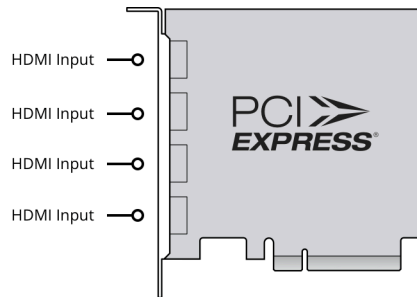

Computer Interface

PCI Express 8 lane generation 3, compatible with 8 and 16 lane PCI Express slots.