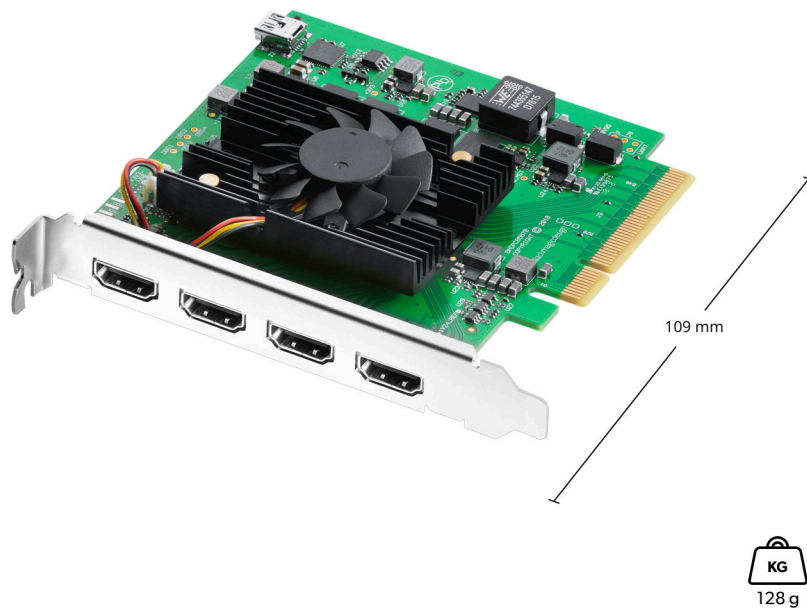

HD Video Standards

720p50, 720p59.94, 720p60
1080p23.98, 1080p24, 1080p25,
1080p29.97, 1080p30, 1080p50,
1080p59.94, 1080p60
1080i50, 1080i59.94, 1080i60

Ultra HD Video Standards

2160p23.98, 2160p24, 2160p25,
2160p29.97, 2160p30, 2160p50,
2160p59.94, 2160p60

4K Video Standards

4Kp23.98 DCI, 4Kp24 DCI, 4Kp25 DCI,
4Kp29.97 DCI, 4Kp30 DCI, 4Kp50 DCI,
4Kp59.94 DCI, 4Kp60 DCI

Digital Video Interface (DVI)

Standards

640x480p60, 800x600p50,
800x600p60, 1440x900p50
1440x900p60, 1440x1080p50
1440x1080p60, 1600x1200p50,
1600x1200p60, 1920x1200p50,
1920x1200p60, 1920x1440p50,
1920x1440p60, 2560x1440p50,
2560x1440p60, 2560x1600p50,
2560x1600p60

Audio Sampling

Television standard sample rate of 48
kHz and 24 bit.

HDMI Color Precision

8, 10, 12-bit RGB 4:4:4 in all modes up
to 4Kp30 DCI and 8, 10-bit YUV 4:2:2
and 4:2:0 in all modes. 8-bit RGB 4:4:4
in all DVI modes.

Color Space

REC 601, REC 709, REC 2020

HDMI Video Sampling

4:4:4, 4:2:2 and 4:2:0

HDMI Configuration

HDMI 2.0b supports Deep Color and
HDR.

Multiple Rate Support

HDMI inputs are switchable between
SD, HD, Ultra HD, 4K DCI and DVI
modes.

Copy Protection

HDMI input is unable to capture from
copy protected HDMI sources. Always
confirm copyright ownership before
capture or distribution of content.

Physical Specifications