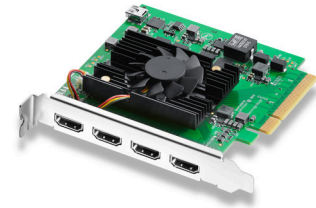

# DeckLink Quad HDMI Recorder

**A\$935**

DeckLink Quad HDMI Recorder is a high performance PCIe card that lets you capture from 4 different HDMI sources in any combination of SD, HD, Ultra HD, 4K and even computer formats, all at the same time! Featuring 4 independent HDMI 2.0b input connections, DeckLink Quad HDMI is like getting 4 separate and customizable capture cards in one, making it perfect for software live switching, real time computer game capture, streaming and more!