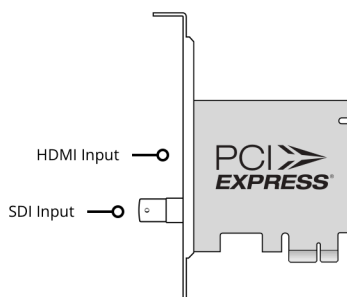

Computer Interface

PCI Express 1 lane generation 2, compatible with 1, 4, 8 and 16 lane PCI Express slots.