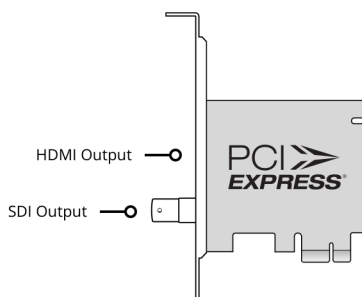

Computer Interface

PCI Express 1 lane generation 2, compatible with 1, 4, 8 and 16 lane PCI Express slots.