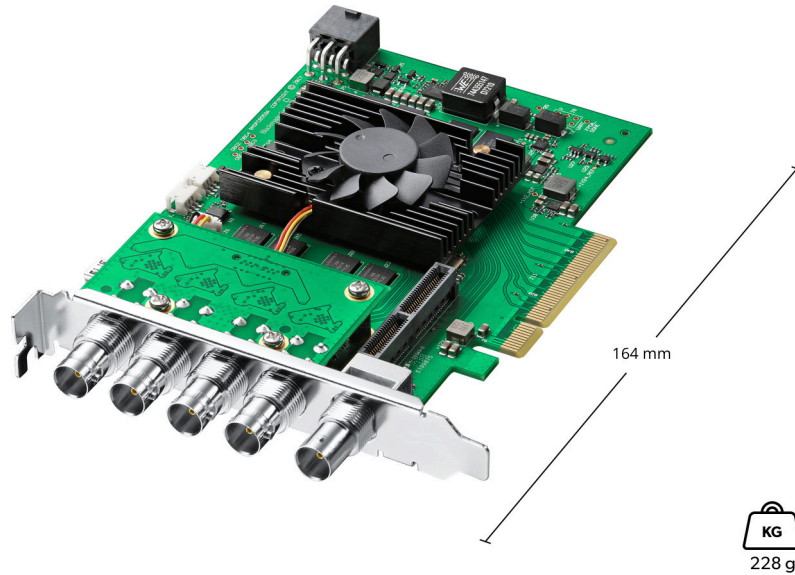

Physical Specifications

Operating Systems

Mac 11.1 Big Sur,
Mac 12.0 Monterey or later.

Windows 10, 64-bit.
Windows 11.

Linux

Power Requirements

Power Consumption

19 Watt

Environmental Specifications

Operating Temperature:

5° to 50° C (41° to 122° F)

Storage Temperature:

-20° to 60° C (-4° to 140° F)

Relative Humidity:

0% to 90% non-condensing

What's Included

DeckLink 8K Pro