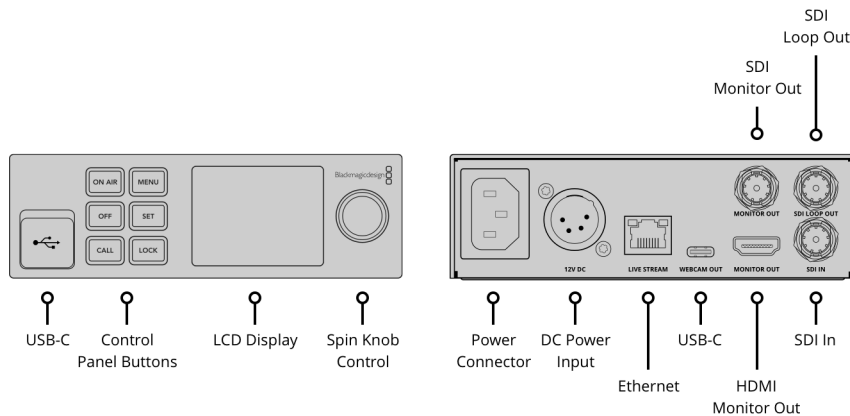

Blackmagic Web Presenter HD

A\$875

Blackmagic Web Presenter is a complete streaming solution that includes a professional hardware streaming engine for direct streaming via Ethernet to YouTube, Facebook, Twitter and more! Plus you can stream to the internet using Ethernet or connect a 5G or 4G phone to use mobile data! The built in USB connections also work like a webcam, so you can connect a computer and use any video software. You even get a monitoring output with video, audio meters, trend graphs and more!

Connections

SDI Video Inputs

1

SDI Rates

1.5G, 3G, 6G, 12G

Webcam Output

1 x USB-C up to 1080p60

SDI Video Outputs

1 x loop out, 1 x monitor out.

HDMI Video Outputs

1 x monitor out

Ethernet

Ethernet supports 10/100/1000 BaseT for live streaming, software control and software updates.

Standards

HD Video Input Standards

720p50, 720p59.94, 720p60
1080p23.98, 1080p24, 1080p25,
1080p29.97, 1080p30, 1080p50,
1080p59.94, 1080p60
1080PsF23.98, 1080PsF24,
1080PsF25, 1080PsF29.97, 1080PsF30
1080i50, 1080i59.94, 1080i60

Control

Control Panel

Built in control panel with 2.2 inch
color display for video preview, audio
meters and status.

Device Control

Front panel, USB-C or ethernet.

Software

Compatible Services and Software

YouTube Live, Facebook Live, Twitter,
Twitch, Skype, Microsoft Teams,
Open Broadcaster and Wowza
Streaming Engine.