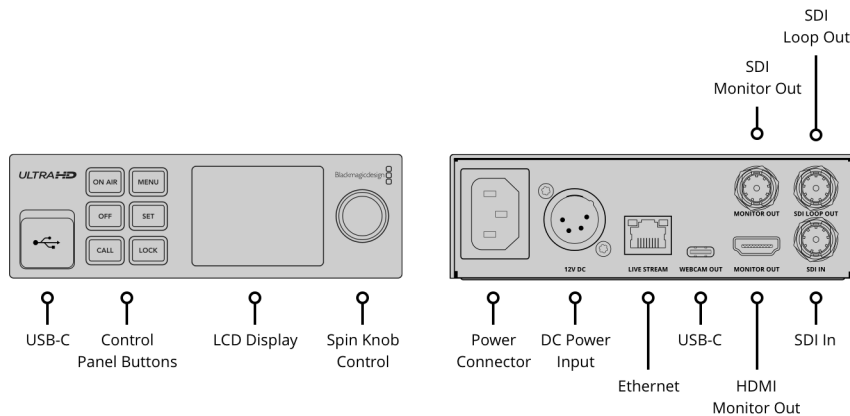

SDI Video Outputs

1 x loop out, 1 x monitor out.

HDMI Video Outputs

1 x monitor out

Ethernet

Ethernet supports 10/100/1000 BaseT for live streaming, software control and software updates.

Standards

HD Video Input Standards

Control

Control Panel

Built in control panel with 2.2 inch
color display for video preview, audio
meters and status.

Device Control

Front panel, USB-C or ethernet.

Software

Compatible Services and Software

YouTube Live, Facebook Live, Twitter,
Twitch, Skype, Microsoft Teams,
Open Broadcaster and Wowza
Streaming Engine.