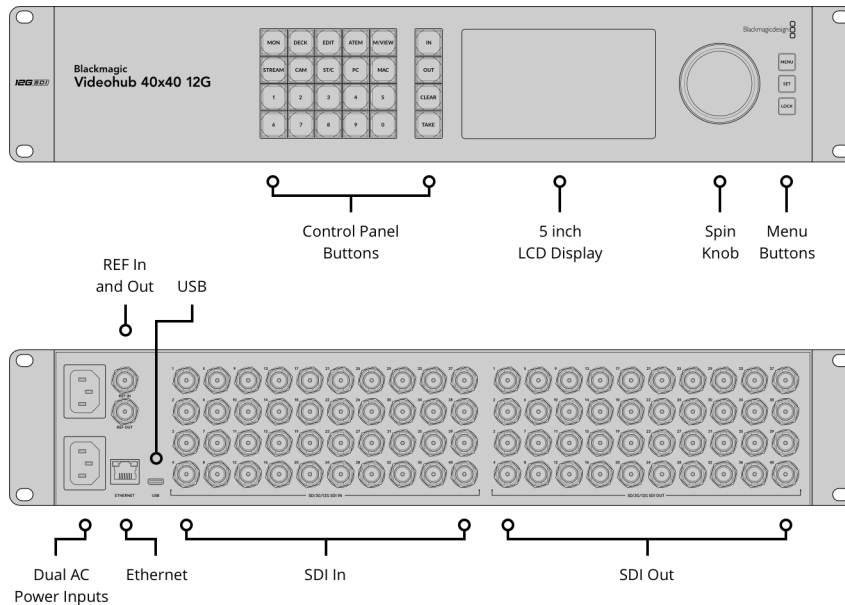

Blackmagic Videohub 40x40 12G

Blackmagic Videohub 40x40 12G is an advanced zero latency video router that supports any combination of SD, HD and Ultra HD on the router at the same time. It has 40 12G-SDI inputs and 40 12G-SDI outputs, redundant power and reference connections in two rack units size. The large full HD LCD lets you see video before routing and clearly displays routing labels and video standards. Routing can be performed by direct button selection and using the large spin knob control that has an electronic clutch. It also features SDI re-clocking, external Ethernet control and supports all SDI video standards up to 2160p60.

A\$6,189

Connections

SDI Video Inputs

40

Video Input Re-Sync

None

Reference Outputs

Reference terminating loop output.

SDI Video Outputs

40

SDI Reclocking

On all SDI outputs.

Ethernet

Supports 10/100/1000 BASE-T.

SDI Rates

DVB-ASI, 270Mb, 1.5G, 3G, 6G, 12G.

Reference Inputs

Tri-Sync or Black Burst.

Computer Interface

USB-C

Standards

SD Video Standards

525i59.94 NTSC, 625i50 PAL

HD Video Standards