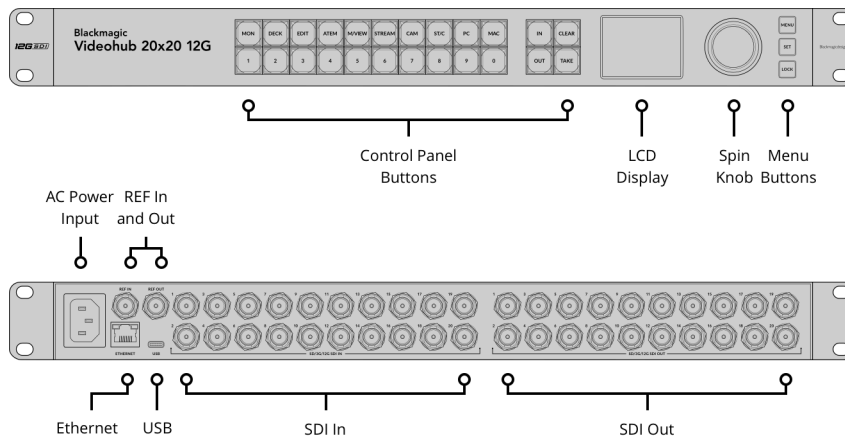

Blackmagic Videohub 20x20 12G

A$3,715

Blackmagic Videohub 20x20 12G is an advanced zero latency video router that supports any combination of SD, HD and Ultra HD on the router at the same time. It has 20 12G-SDI inputs and 20 12G-SDI outputs plus reference connections in a one rack unit size. The front panel LCD lets you see video before routing and clearly displays routing labels and video standards. Routing can be performed by direct button selection and using the large spin knob control that has an electronic clutch. It also features SDI re-clocking, external Ethernet control and supports all SDI video standards up to 2160p60.

Connections

SDI Video Inputs

20

Video Input Re-Sync

None

Reference Outputs

Reference terminating loop output.

SDI Video Outputs

20

SDI Reclocking

On all SDI outputs.

Ethernet

Supports 10/100/1000 BASE-T.

SDI Rates

DVB-ASI, 270Mb, 1.5G, 3G, 6G, 12G.

Reference Inputs

Tri-Sync or Black Burst.

Computer Interface

USB-C