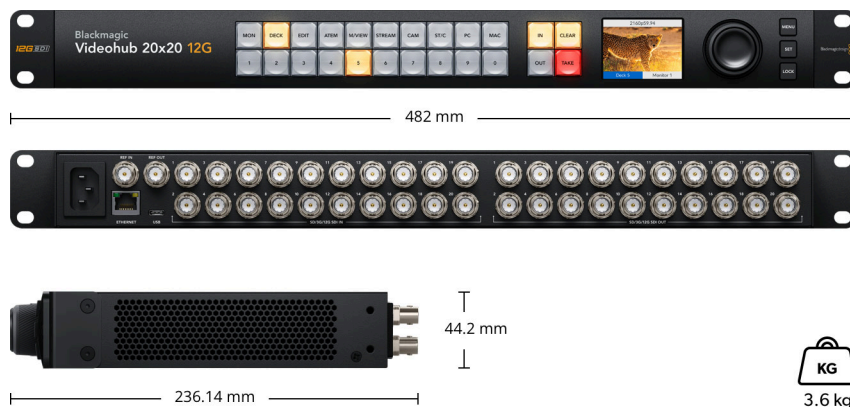

Power Fail Protection

Crosspoint connections preserved
and restored instantly at power on.

Power Usage

27.5 W max.

Physical Installation

1 rack unit height.

Physical Specifications

Environmental Specifications