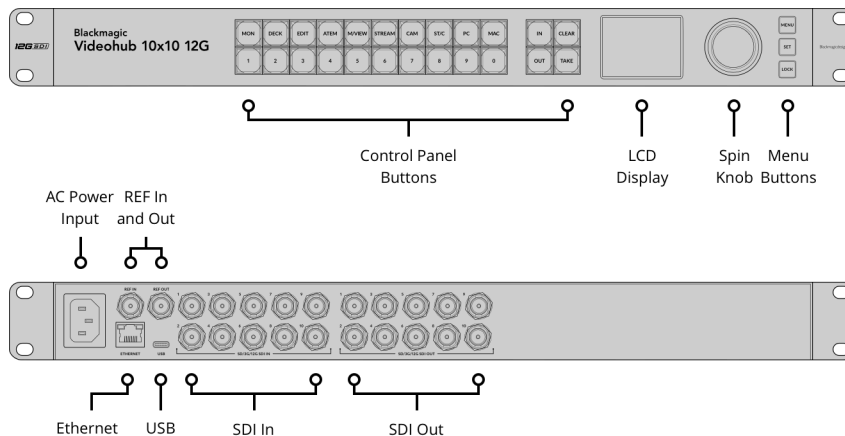

# Blackmagic Videohub 10x10 12G

**A\$2,175**

Blackmagic Videohub 10x10 12G is an advanced zero latency video router that supports any combination of SD, HD and Ultra HD on the router at the same time. It has 10 12G-SDI inputs and 10 12G-SDI outputs plus reference connections in a one rack unit size. The front panel LCD lets you see video before routing and clearly displays routing labels and video standards. Routing can be performed by direct button selection and using the large spin knob control that has an electronic clutch. It also features SDI re-clocking, external Ethernet control and supports all SDI video standards up to 2160p60.

## Connections

**SDI Video Inputs**

10

**Video Input Re-Sync**

None

**Reference Outputs**

Reference terminating loop output.

**SDI Video Outputs**

10

**SDI Reclocking**

On all SDI outputs.

**Ethernet**

Supports 10/100/1000 BASE-T.

**SDI Rates**

DVB-ASI, 270Mb, 1.5G, 3G, 6G, 12G.

**Reference Inputs**

Tri-Sync or Black Burst.

**Computer Interface**

USB-C

---