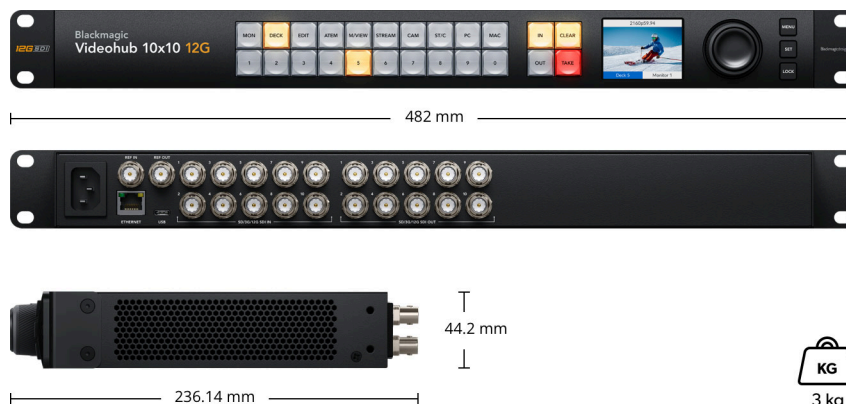

Operating Systems

Mac 12.0 Monterey,
Mac 13.0 Ventura or later.

Windows 10, 64-bit.
Windows 11.

Display

Displays

Built in 2.2 inch LCD for video and menu settings.

Power Requirements

Power Supply

1 x Internal 100 - 240V AC 50/60Hz.
IEC power cable required.

Power Fail Protection

Crosspoint connections preserved
and restored instantly at power on.

Power Usage

20.8 W max.

Physical Installation

1 rack unit height.

Physical Specifications