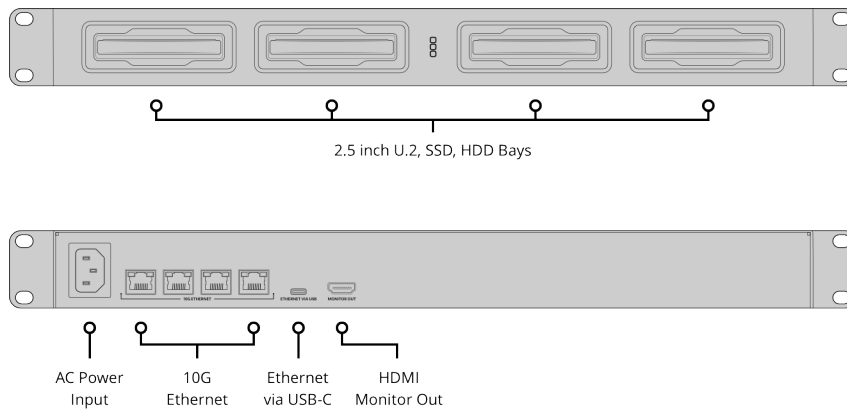

Blackmagic Cloud Dock 4

Blackmagic Cloud Dock 4 lets you share up to 4 independent 2.5 inch disks over a high speed 10G Ethernet network. Just plug in SATA HDDs and SSDs, or extreme performance U.2 disks for incredibly fast file reading and writing. You can also sync files globally using Dropbox and Google Drive sync and view all storage, connection and sync activity in real time on a display connected to the HDMI monitor port. Blackmagic Cloud Dock 4 has 4 10G Ethernet ports, an Ethernet over USB-C port and an internal power supply in a single rack unit making it highly portable network storage that's perfect for high end film and television use.

A$2,175

Connections

SSD Interface

4 x removable and hot-swappable 2.5 inch U.2 SSD or SATA.

USB-C Port

1 x USB 3.0 (up to 5Gb/s). Supports Ethernet Over USB

Computer Interface

USB-C or Ethernet for shared file access, configuration and software updates.

10G Ethernet Ports

4 x 10G BASE-T

HDMI Monitor Outputs

1

File Sharing Protocol

Protocol

SMB

Computer Connections

50 max.