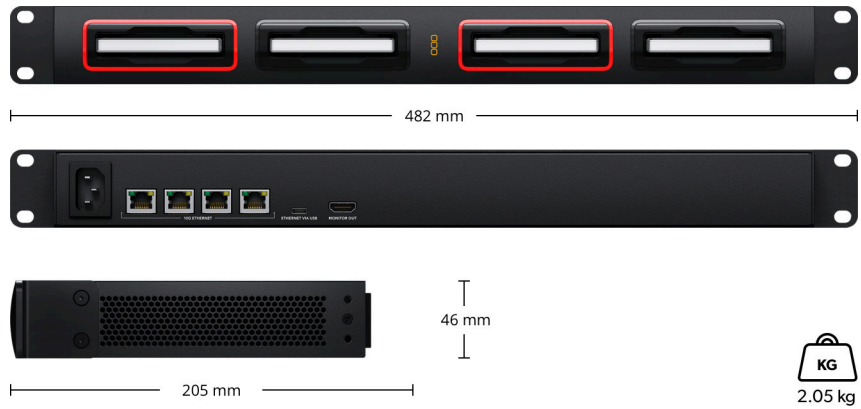

Power Requirements

Power Supply

Internal 100 - 240V AC 50/60Hz with IEC C14 mains input.

Power Usage

60W without SSDs.

Physical Specifications

Environmental Specifications

Operating Temperature

0° to 40° C (32° to 104° F)

Storage Temperature

-20° to 60° C (-4° to 140° F)

Relative Humidity

0% to 90% non-condensing

What's Included

Blackmagic Cloud Dock 4

Welcome wallet with QR code for software download

Warranty

12 Month Limited Manufacturer's Warranty.