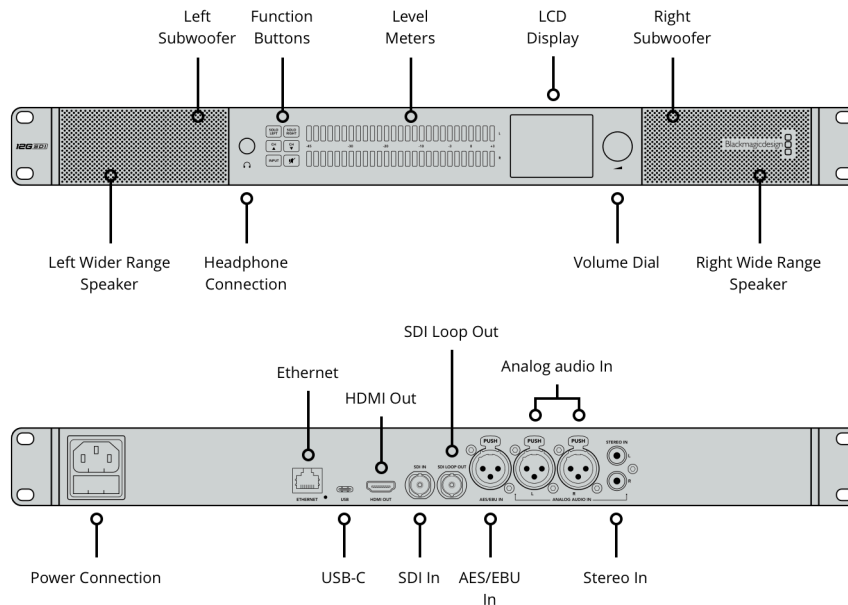

#### Ethernet

1Gb/sec for configuration and firmware updates.

#### Computer Interface

USB-C for configuration and firmware updates.

#### Modes

Push button interface allows for input selection, channel selection, independent left and right audio, mute and volume control with scroll wheel.