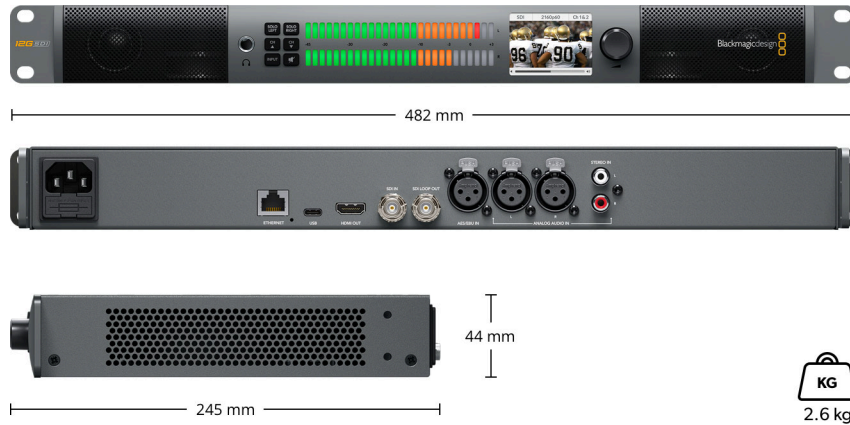

Physical Specifications

Environmental Specifications

Operating Temperature

0° to 40° C (32° to 104° F)

Storage Temperature

-20° to 45° C (-4° to 113° F)

Relative Humidity

0% to 90% non-condensing

What's Included

Blackmagic Audio Monitor 12G
PPM and Loudness Scale Stickers
Welcome wallet with QR code for software download

Warranty

12 Month Limited Manufacturer's Warranty.