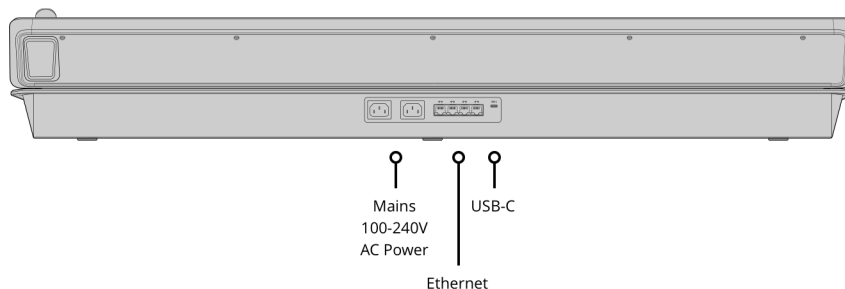

ATEM 4 M/E Advanced Panel 40

This massive model is big enough to perfectly match the features on the ATEM Constellation switcher! It features 4 M/E rows with 40 input buttons per row and 4 independent system control LCDs for each row. This massive panel includes 24 LCD's for custom labeling of every button on every row!

A\$30,465

Connections

Ethernet

4 x 10/100/1000 BaseT with loop output for additional control panels or computers.

Software Updates

1 x USB-C for firmware updates.

Product Specifics

Number of Mix Effects Rows

4

Crosspoint Label

10 rows 24 character LCD

Preview Transition

4

Direct Cross Points

40

On-Air indicator