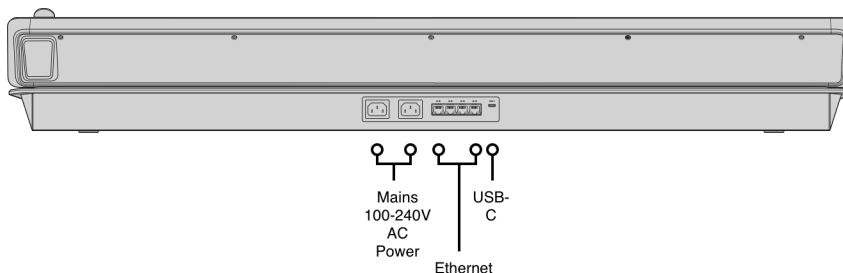

ATEM 2 M/E Advanced Panel 40

A\$16,605

The 2 M/E model features 2 M/E rows with 40 input buttons and 4 independent system control LCDs for each row. Plus each row can control up to 4 M/Es in larger switchers. Both rows and all input buttons include LCDs for custom labeling. Each row also includes an independent select bus!

Connections

Ethernet

4 x 10/100/1000 BASE-T with loop output for additional control panels or computers.

Software Updates

1 x USB-C for firmware updates.

Product Specifics

Number of Mix Effects Rows

2