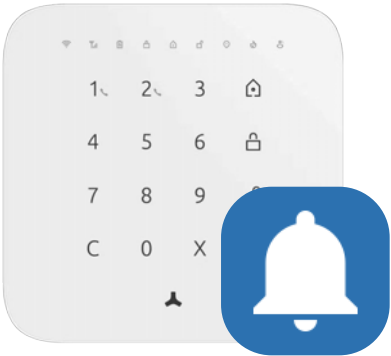

- Free to download
- Control and monitor your alarm system

The Smart Life - Smart Living app is also compatible with Philips® Hue Lights , Control Nest® Thermostat and more.

Real-time alarm notifications

Receive instant push, email or SMS notifications whenever an alarm event is triggered.

Complete alarm system control

Activate & deactivate the control system, edit sensor names & status, create alarm zones with schedules, and more.

Control via SMS or phone call

Add phone numbers to control the system. Store 3 numbers for SMS control, 5 for phone call control & 2 for CMS.

Built-in local siren

Activate via the alarm control panel for immediate siren. With adjustable duration (0 ~ 300s) and 105dB output sound.