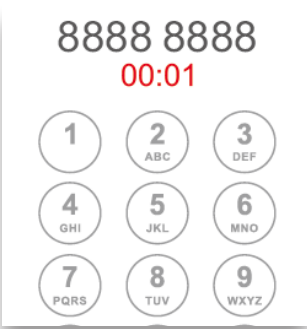

Control via SMS or phone call

Add phone numbers to control the system. Store 3 numbers for SMS control, 5 for phone call control & 2 for CMS.