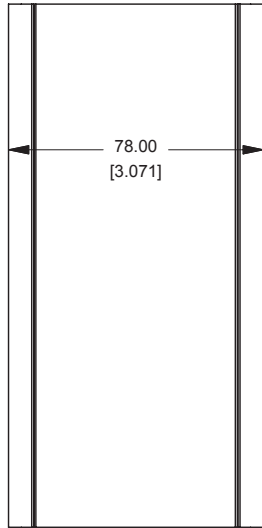

Extrusion

Slot Details

Closed Bezel

1455J1602

| Note | |
|--|--------------|
| Purchased assembly includes box, belly plate, bezel, cover screws and self adhesive rubber feet. Box made from Extruded Aluminum 6063. | |
| PART NUMBERS | |
| 1455J1602 Closed Plastic Bezel | |
| Clear Anodized | 1455J1602 |
| Black Anodized | 1455J1602BK |
| ACCESSORIES | |
| Cover Screws (Pkg 100) | 1455MS100 |
| #6 Self Tapping Nickel Plated Screws | |
| Black Cover Screws (Pkg 100) | 1455MS100BK |
| #6 Self Tapping Nickel Plated Screws | |
| Closed Plastic Bezels, Black (Pkg 10) | 1455JPLBK-10 |