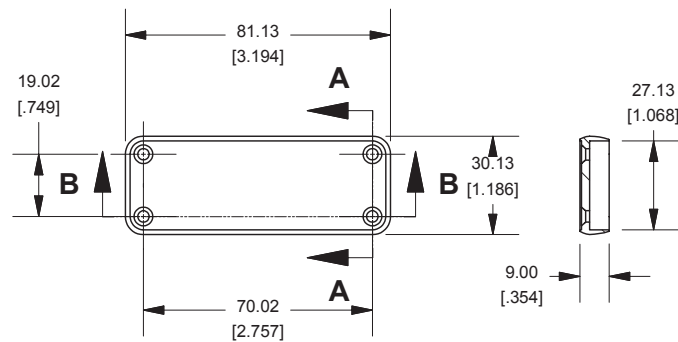

Extrusion

Slot Details

Closed Bezel

1455J1602

| Note | |
|--|--------------|
| Purchased assembly includes box, belly plate, bezel, cover screws and self adhesive rubber feet. Box made from Extruded Aluminum 6063. | |
| PART NUMBERS | |
| 1455J1602 Closed Plastic Bezel | |
| Clear Anodized | 1455J1602 |
| Black Anodized | 1455J1602BK |
| ACCESSORIES | |
| Cover Screws (Pkg 100) | 1455MS100 |
| #6 Self Tapping Nickel Plated Screws | |
| Black Cover Screws (Pkg 100) | 1455MS100BK |
| #6 Self Tapping Nickel Plated Screws | |
| Closed Plastic Bezels, Black (Pkg 10) | 1455JPLBK-10 |