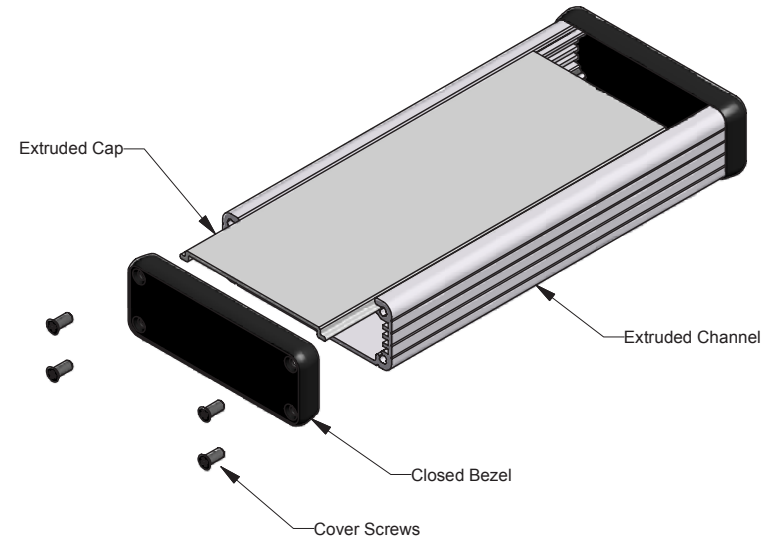

Extrusion

Slot Details

Closed Bezel

1455J1602

| Note | |
|--|--------------|
| Purchased assembly includes box, belly plate, bezel, cover screws and self adhesive rubber feet. Box made from Extruded Aluminum 6063. | |
| PART NUMBERS | |
| 1455J1602 Closed Plastic Bezel | |
| Clear Anodized | 1455J1602 |
| Black Anodized | 1455J1602BK |
| ACCESSORIES | |
| Cover Screws (Pkg 100) | 1455MS100 |
| #6 Self Tapping Nickel Plated Screws | |
| Black Cover Screws (Pkg 100) | 1455MS100BK |
| #6 Self Tapping Nickel Plated Screws | |
| Closed Plastic Bezels, Black (Pkg 10) | 1455JPLBK-10 |