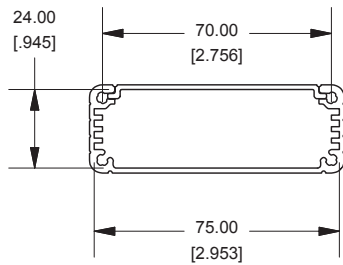

Extrusion

Slot Details

Closed Bezel

1455J1602

| Note | |
|--|--------------|
| Purchased assembly includes box, belly plate, bezel, cover screws and self adhesive rubber feet. Box made from Extruded Aluminum 6063. | |
| PART NUMBERS | |
| 1455J1602 Closed Plastic Bezel | |
| Clear Anodized | 1455J1602 |
| Black Anodized | 1455J1602BK |
| ACCESSORIES | |
| Cover Screws (Pkg 100) | 1455MS100 |
| #6 Self Tapping Nickel Plated Screws | |
| Black Cover Screws (Pkg 100) | 1455MS100BK |
| #6 Self Tapping Nickel Plated Screws | |
| Closed Plastic Bezels, Black (Pkg 10) | 1455JPLBK-10 |