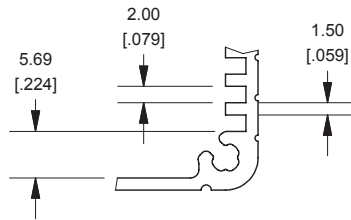

Extrusion

Slot Details

Closed Bezel

1455J1602

| Note | |
|--|--------------|
| Purchased assembly includes box, belly plate, bezel, cover screws and self adhesive rubber feet. Box made from Extruded Aluminum 6063. | |
| PART NUMBERS | |
| 1455J1602 Closed Plastic Bezel | |
| Clear Anodized | 1455J1602 |
| Black Anodized | 1455J1602BK |
| ACCESSORIES | |
| Cover Screws (Pkg 100) | 1455MS100 |
| #6 Self Tapping Nickel Plated Screws | |
| Black Cover Screws (Pkg 100) | 1455MS100BK |
| #6 Self Tapping Nickel Plated Screws | |
| Closed Plastic Bezels, Black (Pkg 10) | 1455JPLBK-10 |