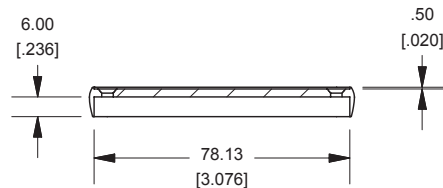

Extrusion

Slot Details

Closed Bezel

1455J1602

| Note | |
|--|--------------|
| Purchased assembly includes box, belly plate, bezel, cover screws and self adhesive rubber feet. Box made from Extruded Aluminum 6063. | |
| PART NUMBERS | |
| 1455J1602 Closed Plastic Bezel | |
| Clear Anodized | 1455J1602 |
| Black Anodized | 1455J1602BK |
| ACCESSORIES | |
| Cover Screws (Pkg 100) | 1455MS100 |
| #6 Self Tapping Nickel Plated Screws | |
| Black Cover Screws (Pkg 100) | 1455MS100BK |
| #6 Self Tapping Nickel Plated Screws | |
| Closed Plastic Bezels, Black (Pkg 10) | 1455JPLBK-10 |