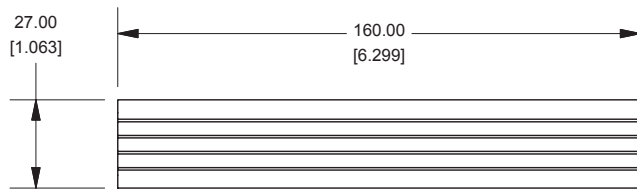

Extrusion

Slot Details

Closed Bezel

1455J1602

| Note | |
|--|--------------|
| Purchased assembly includes box, belly plate, bezel, cover screws and self adhesive rubber feet. Box made from Extruded Aluminum 6063. | |
| PART NUMBERS | |
| 1455J1602 Closed Plastic Bezel | |
| Clear Anodized | 1455J1602 |
| Black Anodized | 1455J1602BK |
| ACCESSORIES | |
| Cover Screws (Pkg 100) | 1455MS100 |
| #6 Self Tapping Nickel Plated Screws | |
| Black Cover Screws (Pkg 100) | 1455MS100BK |
| #6 Self Tapping Nickel Plated Screws | |
| Closed Plastic Bezels, Black (Pkg 10) | 1455JPLBK-10 |