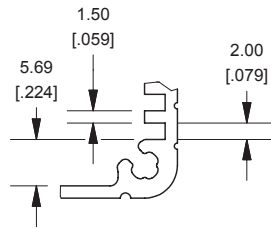

# Extrusion

## Slot Details

## End Plate

# 1455J1601

Note	
Purchased assembly includes box, belly plate, choice of bezel, cover screws and self adhesive rubber feet. Box made from Extruded Aluminum 6063.	
PART NUMBERS	
1455J1601 Open Bezel with Aluminum End Plate	
Clear Anodized	1455J1601
Black Anodized	1455J1601BK
ACCESSORIES	
Cover Screws (Pkg 100)	1455MS100
#6 Self Tapping Nickel Plated Screws	
Black Cover Screws (Pkg 100)	1455MS100BK
#6 Self Tapping Nickel Plated Screws	
Aluminum End Plates (Pkg 10)	1455JAL-10
Black Anodized Aluminum End Plates (Pkg 10)	1455JALBK-10
Open Plastic Bezels, Black (Pkg 10)	1455JBBK-10