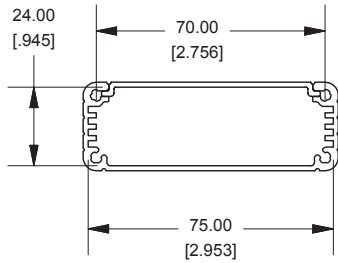

# Extrusion

## Slot Details

## End Plate

# 1455J1601

Note	
Purchased assembly includes box, belly plate, choice of bezel, cover screws and self adhesive rubber feet. Box made from Extruded Aluminum 6063.	
PART NUMBERS	
1455J1601 Open Bezel with Aluminum End Plate	
Clear Anodized	1455J1601
Black Anodized	1455J1601BK
ACCESSORIES	
Cover Screws (Pkg 100)	1455MS100
#6 Self Tapping Nickel Plated Screws	
Black Cover Screws (Pkg 100)	1455MS100BK
#6 Self Tapping Nickel Plated Screws	
Aluminum End Plates (Pkg 10)	1455JAL-10
Black Anodized Aluminum End Plates (Pkg 10)	1455JALBK-10
Open Plastic Bezels, Black (Pkg 10)	1455JBBK-10