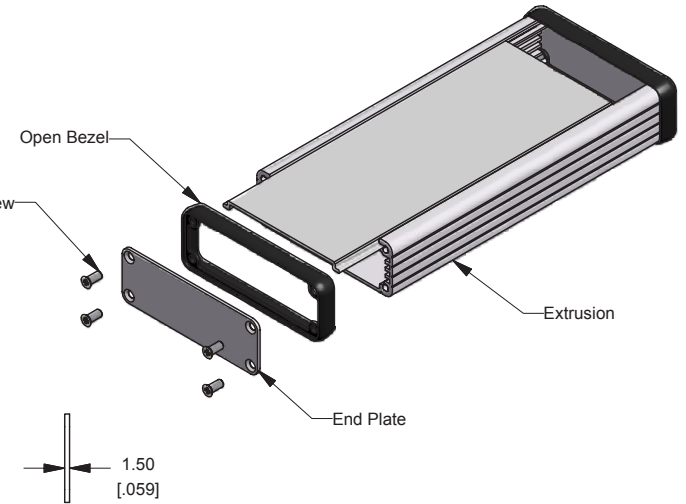

# Extrusion

## Slot Details

## End Plate

# 1455J1601

Note	
Purchased assembly includes box, belly plate, choice of bezel, cover screws and self adhesive rubber feet. Box made from Extruded Aluminum 6063.	
PART NUMBERS	
1455J1601 Open Bezel with Aluminum End Plate	
Clear Anodized	1455J1601
Black Anodized	1455J1601BK
ACCESSORIES	
Cover Screws (Pkg 100)	1455MS100
#6 Self Tapping Nickel Plated Screws	
Black Cover Screws (Pkg 100)	1455MS100BK
#6 Self Tapping Nickel Plated Screws	
Aluminum End Plates (Pkg 10)	1455JAL-10
Black Anodized Aluminum End Plates (Pkg 10)	1455JALBK-10
Open Plastic Bezels, Black (Pkg 10)	1455JBBK-10