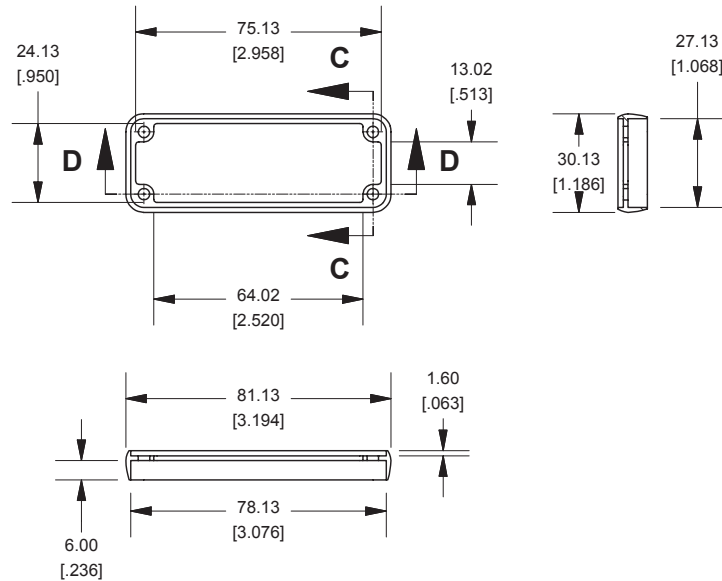

## Slot Details

## End Plate

# 1455J1601

Note	
Purchased assembly includes box, belly plate, choice of bezel, cover screws and self adhesive rubber feet. Box made from Extruded Aluminum 6063.	
PART NUMBERS	
1455J1601 Open Bezel with Aluminum End Plate	
Clear Anodized	1455J1601
Black Anodized	1455J1601BK
ACCESSORIES	
Cover Screws (Pkg 100)	1455MS100
#6 Self Tapping Nickel Plated Screws	
Black Cover Screws (Pkg 100)	1455MS100BK
#6 Self Tapping Nickel Plated Screws	
Aluminum End Plates (Pkg 10)	1455JAL-10
Black Anodized Aluminum End Plates (Pkg 10)	1455JALBK-10
Open Plastic Bezels, Black (Pkg 10)	1455JBBK-10