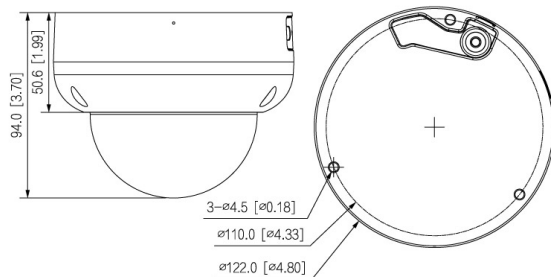

Application

Junction Box	Wall Mount	Ceiling Mount
VSBKTA137	VSBKTB203W	VSBKTA109 + VSBKTB220C
Pole Mount		
VSBKTA137 + VSBKTA152E		VSBKTB203W + VSBKTA152E

Your local VIP Vision™ IP solutions professional: