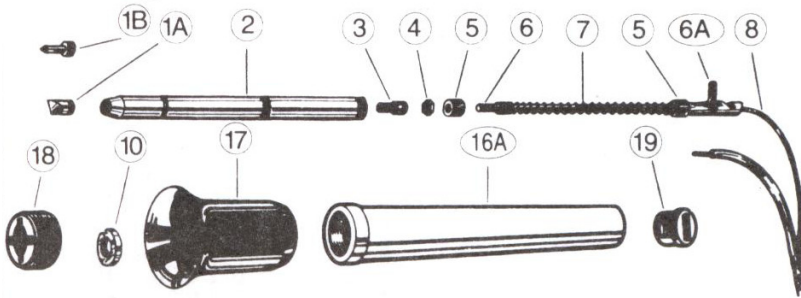

Scope Irons Spare Parts List

SI26xx

To Suit SuperScope (SS) Old Black/Grey Handle Standard Scope (BL) and 12VDC SuperScope (HI)

Spare Part	Part Number
#1A Copper Tip 6.4mm (Double Flat)	SI2601A
#1B Copper Tip 3.2mm Conical	SI2601B
#2 Barrel (Stainless)	SI2602
#3 Carbon Element	SI2603
#4 Bead Retaining Nut	SI2604
#5 Ceramic Bead	SI2605
#6 Push Rod Only	SI2606
#6A Push Rod Assembled	SI2606A
#7 Return Spring	SI2607
#8 Flex Lead	SI2608
#10 Brass Nut	SI2610
#14 Grommet Spring (Black Handle)	SI2614
#16A Handle Only (Orange Handle)	SI2616A
#17 Switch Ring (Orange Handle)	SI2617
#18 Locknut (Orange Handle)	SI2618
#19 Grommet Nut (Orange Handle)	SI2619