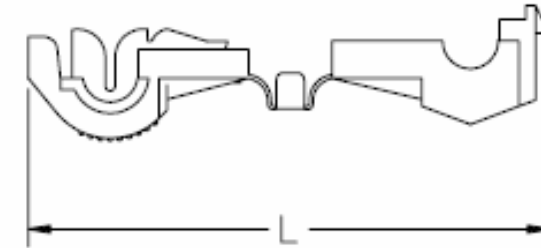

696107

696207

696507

| Dimensions of diagram | | |
|-----------------------|----|-----|
| Part Number | L | B |
| 696107 | 38 | 9.5 |
| 696207 | 38 | 9.5 |
| 696507 | 38 | 9.5 |

NOTE:

696107

- 1. WIRE RANGE: AWG 22-18 0.5 - 1mm²
- 2. WIRE SIZE: 0.25-1.65mm²
- 3. INSULATED COLOUR: RED

696207

- 1. WIRE RANGE: AWG 18-14 1 - 2.5mm²
- 2. WIRE SIZE: 1.04-2.63mm²
- 3. INSULATED COLOUR: BLUE

696507

- 1. WIRE RANGE: AWG 12 4mm²
- 2. WIRE SIZE: 2.63-6.64mm²
- 3. INSULATED COLOUR: YELLOW

| | | | | | | |
|-----------|----------------------------|-------|-------|--|----------|-----|
| PART NAME | QUICK SPLICE CONNECTORS | | Zig | | MATERIAL | |
| | | CHECK | | | | |
| PART NO. | 696107 696207 696507 | DRAW | Liana | | SHEET | 1/1 |