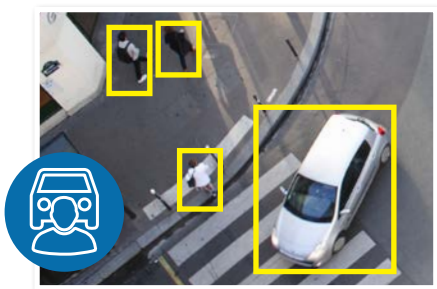

AI People & Vehicle Detection

AI Quick Search

Face Recognition

AI Scene Adaptive

6.0
MEGAPIXEL

Superb AI surveillance kits.

Watchguard G-Series: 6.0MP AI surveillance kits, in 4, 8 and 16 channels.

Watchguard™ G Series AI CCTV kits are high performance AI surveillance systems ideal for home & small business, available at an affordable price. These kits combine AI cameras & recorders to deliver the best in AI functions including human/vehicle detection, face recognition & quick searching via AI events. These CCTV packages include high resolution AI turret domes, built-in PoE NVR for easy installation & surveillance-grade HDD designed for 24/7 surveillance capture.

- Records up to 6.0MP (3072 x 1728 pixels) at 25fps
- Up to 30m infrared range; true day/night (auto ICR)
- Pre-fitted surveillance-grade HDDs (up to 4TB)
- AI human & vehicle detection via motion or IVS rules
- AI face recognition with allowlist & blacklist functions
- Optimal image enhancement via AI scene adaptive
- Native Ultra HD live view on 4K monitors via HDMI
- Built-in Power over Ethernet (PoE) for easy installation
- Remote view for iOS, Android & Windows devices
- IP67 weather rated, full metal camera housing