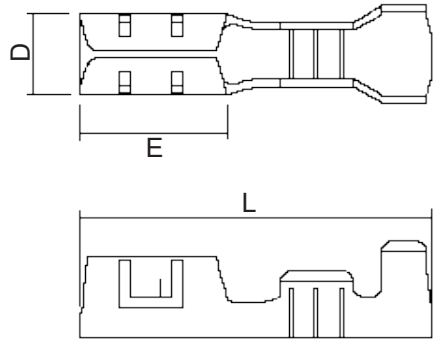

| Part Number | Gender | Wire Range | | Dimensions (mm) | | | Thickness (mm) |
|--------------|--------|-----------------|-------|-----------------|------|-----|----------------|
| | | mm ² | AWG# | D | L | E | |
| 806212-51BL2 | Female | 0.5~2.0 | 20~14 | 3.96 | 17.3 | 7.3 | 0.4 |
| 806302-51BL2 | Male | 0.5~2.0 | 20~14 | 3.96 | 17.8 | 9.0 | 0.4 |

806212-51BL2

806302-51BL2

| | | | | | | |
|-----------|------------------------------|----------|-------|---|----------|-----|
| PART NAME | F STYLE BULLET TERMINALS | APPROVED | Liana | N | MATERIAL | |
| | | CHECK | | | | |
| PART NO. | 806212-51BL2 806302-51BL2 | DRAW | Liana | | SHEET | 1/1 |