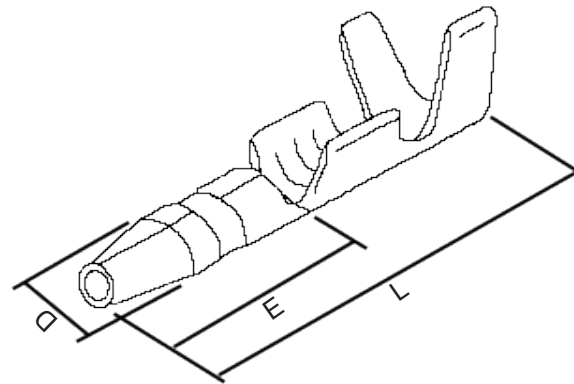

| Part Number | Gender | Wire Range | | Dimensions (mm) | | | Thickness (mm) |
|--------------|--------|-----------------|-------|-----------------|------|-----|----------------|
| | | mm ² | AWG# | D | L | E | |
| 806212-51BL2 | Female | 0.5~2.0 | 20~14 | 3.96 | 17.3 | 7.3 | 0.4 |
| 806302-51BL2 | Male | 0.5~2.0 | 20~14 | 3.96 | 17.8 | 9.0 | 0.4 |

806212-51BL2

806302-51BL2

| | | | | | | |
|-----------|------------------------------|----------|-------|---|----------|-----|
| PART NAME | F STYLE BULLET TERMINALS | APPROVED | Liana | N | MATERIAL | |
| | | CHECK | | | | |
| PART NO. | 806212-51BL2 806302-51BL2 | DRAW | Liana | | SHEET | 1/1 |