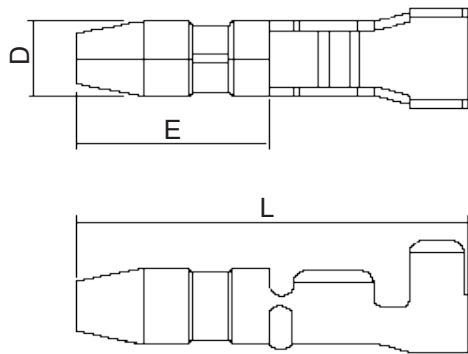

| Part Number | Gender | Wire Range | | Dimensions (mm) | | | Thickness (mm) |
|--------------|--------|-----------------|-------|-----------------|------|-----|----------------|
| | | mm ² | AWG# | D | L | E | |
| 806212-51BL2 | Female | 0.5~2.0 | 20~14 | 3.96 | 17.3 | 7.3 | 0.4 |
| 806302-51BL2 | Male | 0.5~2.0 | 20~14 | 3.96 | 17.8 | 9.0 | 0.4 |

806212-51BL2

806302-51BL2

| | | | | | | |
|-----------|------------------------------|----------|-------|---|----------|-----|
| PART NAME | F STYLE BULLET TERMINALS | APPROVED | Liana | N | MATERIAL | |
| | | CHECK | | | | |
| PART NO. | 806212-51BL2 806302-51BL2 | DRAW | Liana | | SHEET | 1/1 |