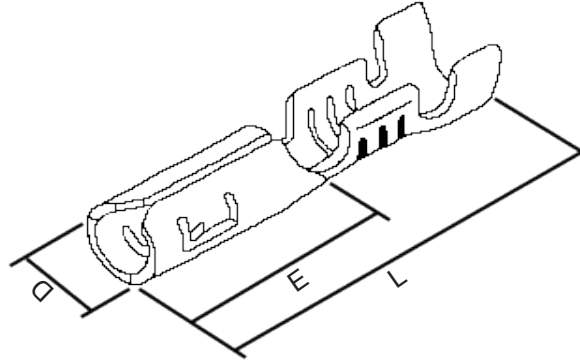

| Part Number | Gender | Wire Range | | Dimensions (mm) | | | Thickness (mm) |
|--------------|--------|-----------------|-------|-----------------|------|-----|----------------|
| | | mm ² | AWG# | D | L | E | |
| 806212-51BL2 | Female | 0.5~2.0 | 20~14 | 3.96 | 17.3 | 7.3 | 0.4 |
| 806302-51BL2 | Male | 0.5~2.0 | 20~14 | 3.96 | 17.8 | 9.0 | 0.4 |

806212-51BL2

806302-51BL2

| | | | | | | |
|-----------|------------------------------|----------|-------|---|----------|-----|
| PART NAME | F STYLE BULLET TERMINALS | APPROVED | Liana | N | MATERIAL | |
| | | CHECK | | | | |
| PART NO. | 806212-51BL2 806302-51BL2 | DRAW | Liana | | SHEET | 1/1 |