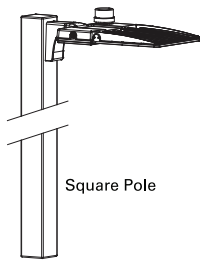

## LSL-B Series: Accessory Selection

Slip Fitter (LSL-BKTS)

Pole Fixed (LSL-BKTP)

Square Pole

Pole Adjustable (LSL-BKTA)

Square Pole

Round Pole

Trunnion Wall Adjustable (LSL-BKTT)

Wall

Yoke Wall Adjustable (LSL-BKTY)

Wall

75W/100W/150W

200W

240W/300W