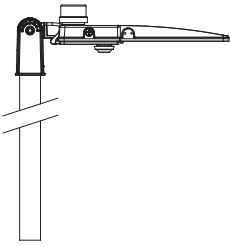

## LSL-B Series: Accessory Selection

Slip Fitter (LSL-BKTS)

Pole Fixed (LSL-BKTP)

Square Pole

Pole Adjustable (LSL-BKTA)

Square Pole

Round Pole

Trunnion Wall Adjustable (LSL-BKTT)

Wall

Yoke Wall Adjustable (LSL-BKTY)

Wall

75W/100W/150W

200W

240W/300W