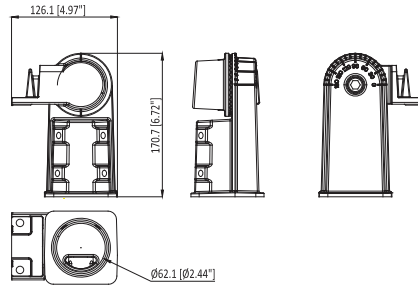

## LSL-B Series: Accessory Selection

Slip Fitter (LSL-BKTS)

Pole Fixed (LSL-BKTP)

Square Pole

Pole Adjustable (LSL-BKTA)

Square Pole

Round Pole

Trunnion Wall Adjustable (LSL-BKTT)

Wall

Yoke Wall Adjustable (LSL-BKTY)

Wall

75W/100W/150W

200W

240W/300W