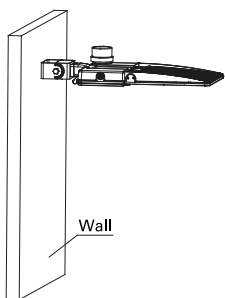

## LSL-B Series: Accessory Selection

Slip Fitter (LSL-BKTS)

Pole Fixed (LSL-BKTP)

Square Pole

Pole Adjustable (LSL-BKTA)

Square Pole

Round Pole

Trunnion Wall Adjustable (LSL-BKTT)

Wall

Yoke Wall Adjustable (LSL-BKTY)

Wall

75W/100W/150W

200W

240W/300W