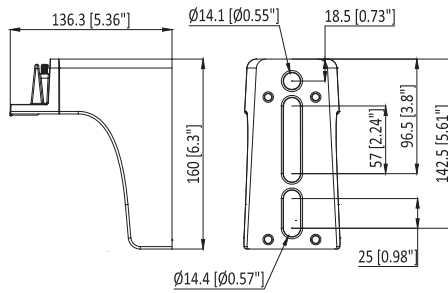

## LSL-B Series: Accessory Selection

Slip Fitter (LSL-BKTS)

Pole Fixed (LSL-BKTP)

Square Pole

Pole Adjustable (LSL-BKTA)

Square Pole

Round Pole

Trunnion Wall Adjustable (LSL-BKTT)

Wall

Yoke Wall Adjustable (LSL-BKTY)

Wall

75W/100W/150W

200W

240W/300W