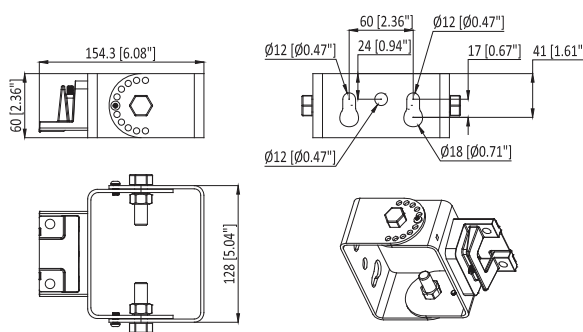

## LSL-B Series: Accessory Selection

Slip Fitter (LSL-BKTS)

Pole Fixed (LSL-BKTP)

Square Pole

Pole Adjustable (LSL-BKTA)

Square Pole

Round Pole

Trunnion Wall Adjustable (LSL-BKTT)

Wall

Yoke Wall Adjustable (LSL-BKTY)

Wall

75W/100W/150W

200W

240W/300W