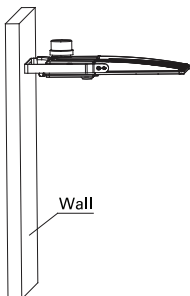

## LSL-B Series: Accessory Selection

Slip Fitter (LSL-BKTS)

Pole Fixed (LSL-BKTP)

Square Pole

Pole Adjustable (LSL-BKTA)

Square Pole

Round Pole

Trunnion Wall Adjustable (LSL-BKTT)

Wall

Yoke Wall Adjustable (LSL-BKTY)

Wall

75W/100W/150W

200W

240W/300W