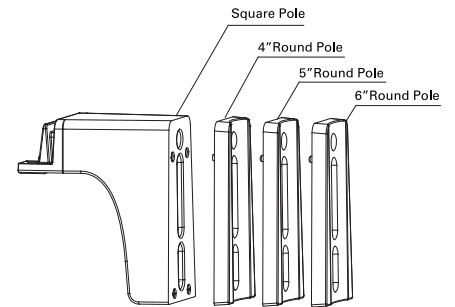

## LSL-B Series: Accessory Selection

Slip Fitter (LSL-BKTS)

Pole Fixed (LSL-BKTP)

Square Pole

Pole Adjustable (LSL-BKTA)

Square Pole

Round Pole

Trunnion Wall Adjustable (LSL-BKTT)

Wall

Yoke Wall Adjustable (LSL-BKTY)

Wall

75W/100W/150W

200W

240W/300W