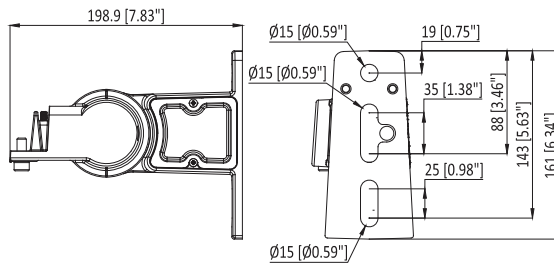

## LSL-B Series: Accessory Selection

Slip Fitter (LSL-BKTS)

Pole Fixed (LSL-BKTP)

Square Pole

Pole Adjustable (LSL-BKTA)

Square Pole

Round Pole

Trunnion Wall Adjustable (LSL-BKTT)

Wall

Yoke Wall Adjustable (LSL-BKTY)

Wall

75W/100W/150W

200W

240W/300W