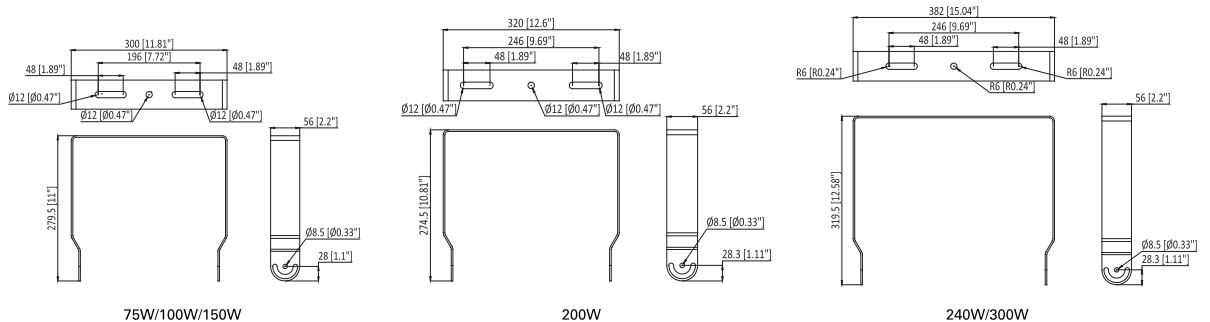

## LSL-B Series: Accessory Selection

Slip Fitter (LSL-BKTS)

Pole Fixed (LSL-BKTP)

Square Pole

Pole Adjustable (LSL-BKTA)

Square Pole

Round Pole

Trunnion Wall Adjustable (LSL-BKTT)

Wall

Yoke Wall Adjustable (LSL-BKTY)

Wall

75W/100W/150W

200W

240W/300W