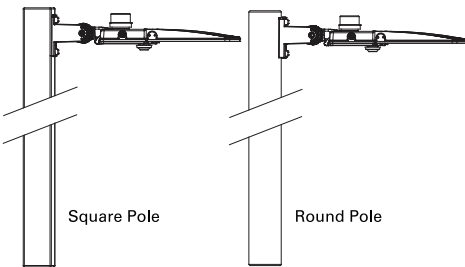

## LSL-B Series: Accessory Selection

Slip Fitter (LSL-BKTS)

Pole Fixed (LSL-BKTP)

Square Pole

Pole Adjustable (LSL-BKTA)

Square Pole

Round Pole

Trunnion Wall Adjustable (LSL-BKTT)

Wall

Yoke Wall Adjustable (LSL-BKTY)

Wall

75W/100W/150W

200W

240W/300W