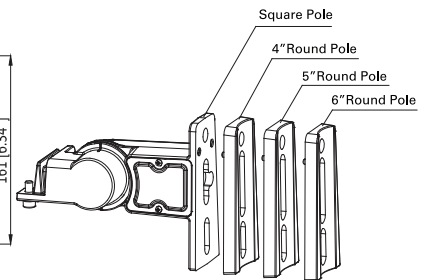

## LSL-B Series: Accessory Selection

Slip Fitter (LSL-BKTS)

Pole Fixed (LSL-BKTP)

Square Pole

Pole Adjustable (LSL-BKTA)

Square Pole

Round Pole

Trunnion Wall Adjustable (LSL-BKTT)

Wall

Yoke Wall Adjustable (LSL-BKTY)

Wall

75W/100W/150W

200W

240W/300W