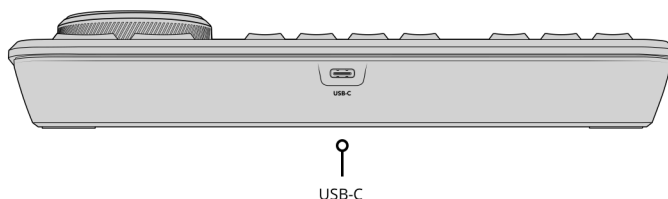

A\$679

Connections

USB Type-C.

Updates and Configuration

1 x USB Type-C for software configuration and software updates.

Power Requirements

Power Usage

4W max via USB Type-C.