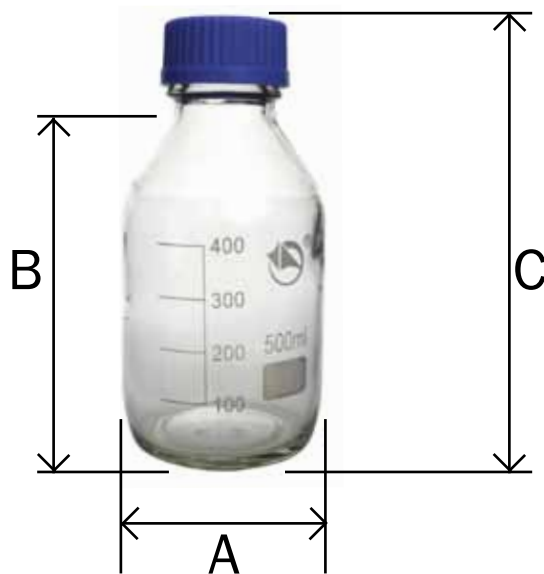

Reagent Bottle Blue GL45 Screw Cap - Clear Glass

LG1407-2000

LG1407-1000

LG1407-500

LG1407-250

LG1407-100

Part No	Size (ml)	A (mm)	B (mm)	C (mm)	D (mm)	E (mm)
LG1407-100	100	57	66	103	51	27
LG1407-250	250	70	103	144	51	27
LG1407-500	500	88	140	178	51	27
LG1407-1000	1000	99	195	229	51	27
LG1407-2000	2000	137	230	262	51	27

Scale: 2:1
GL45 standard cap.

Disclaimer: Dimensions given can vary slightly from manufacturer to manufacturer and are subject to change without notice. Dimensions should be used as a guide only. Wiltronics bears no responsibility for the accuracy of the dimensions given here.