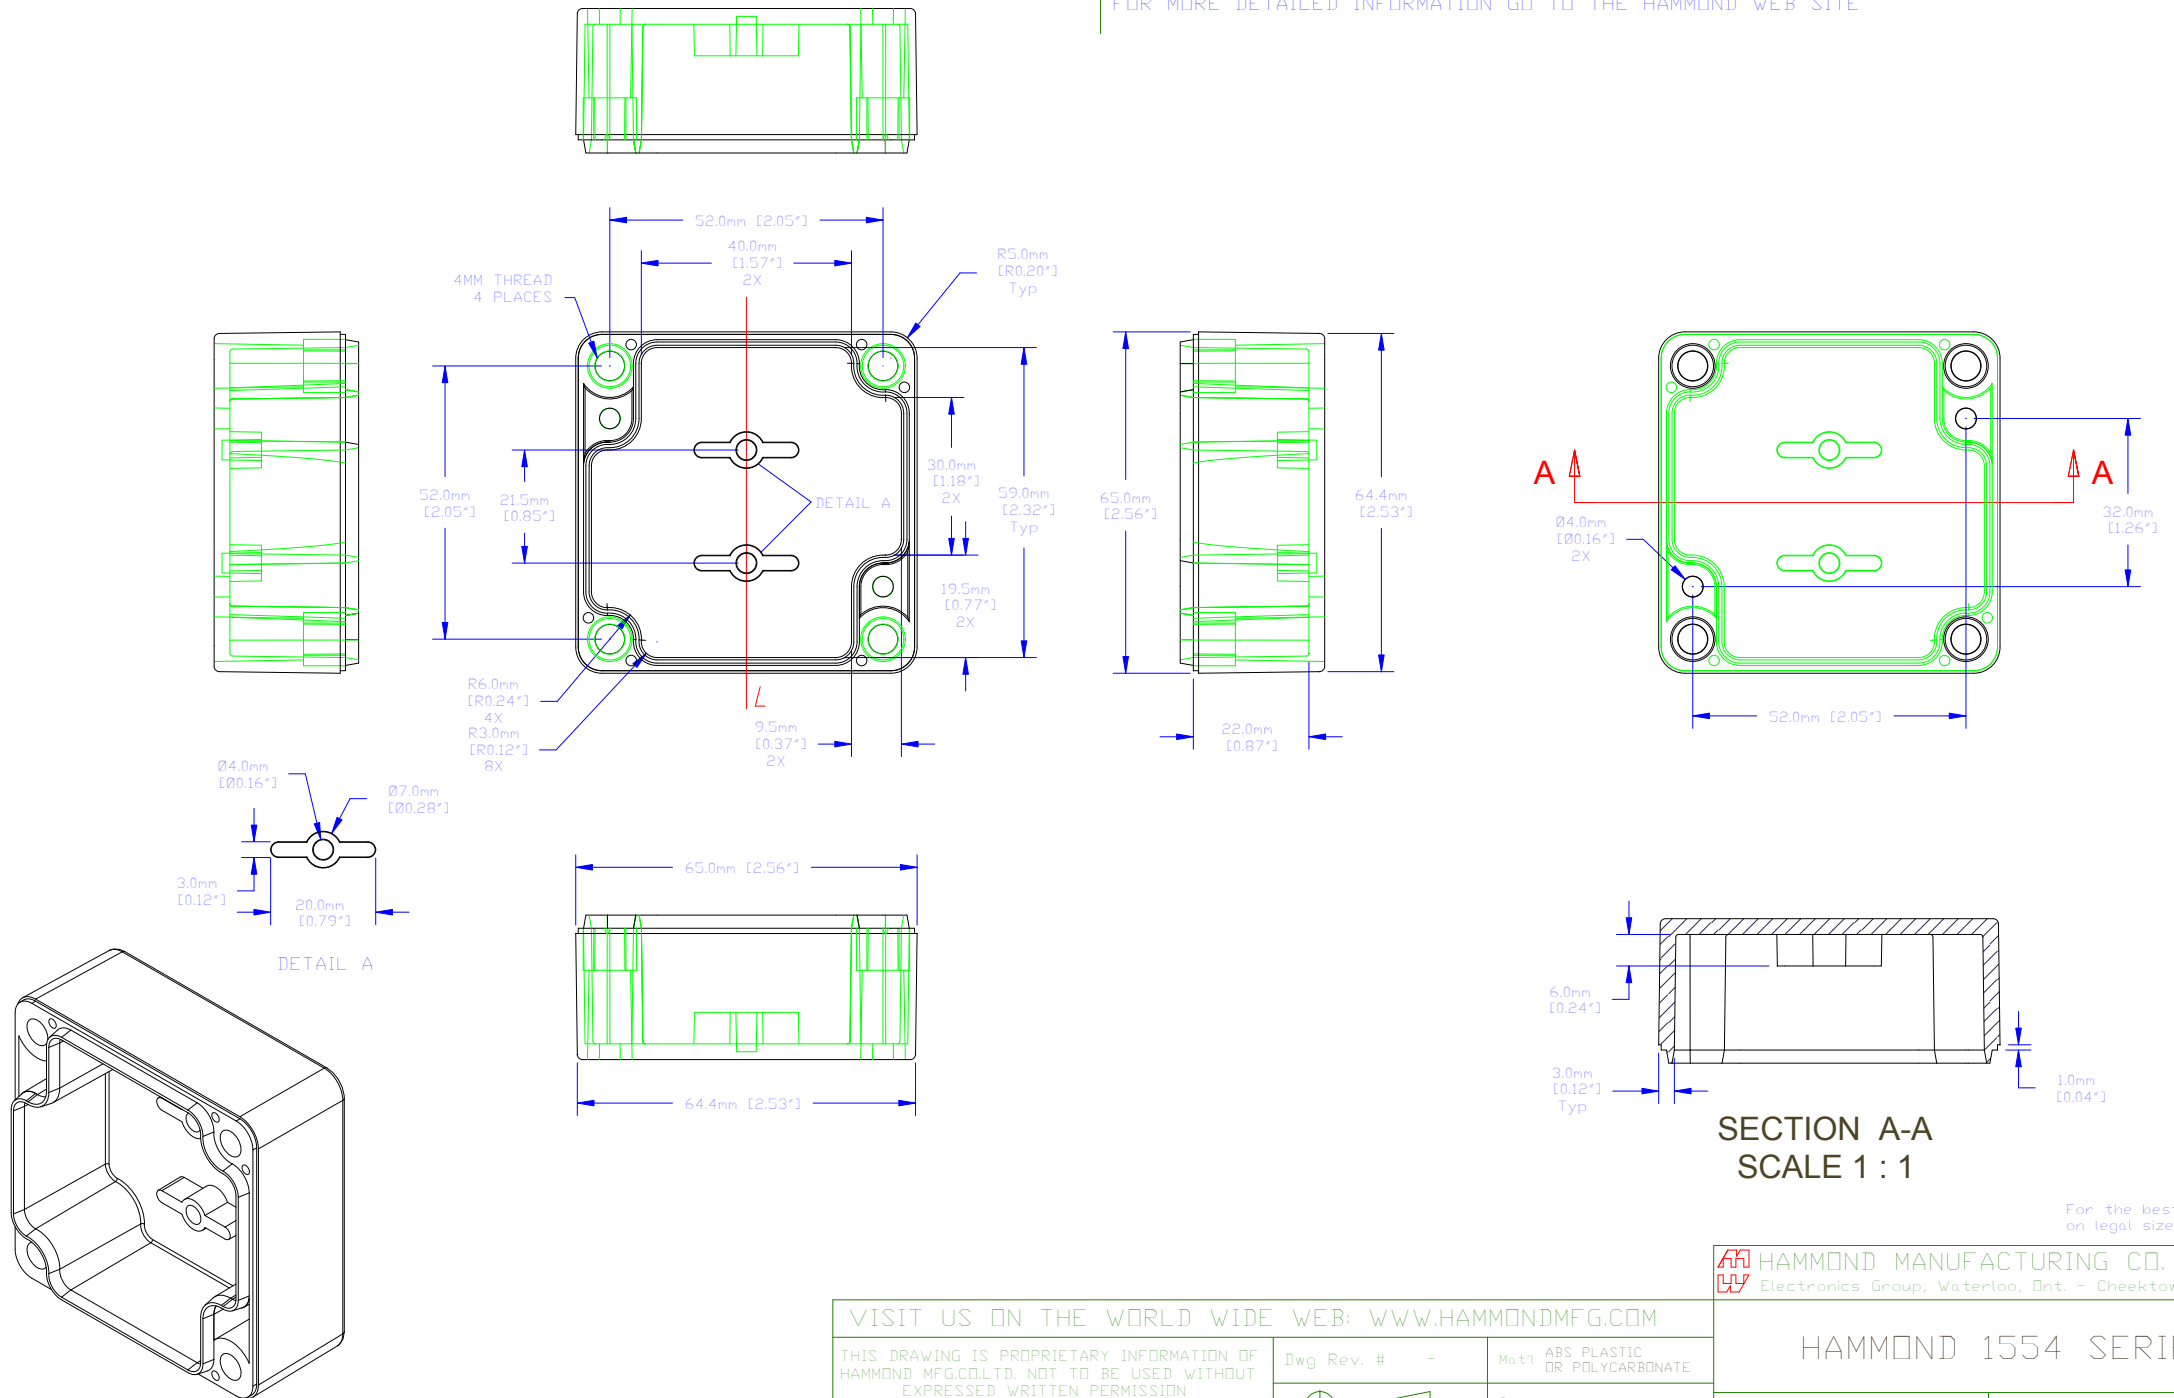

NOTES

FOR MORE DETAILED INFORMATION GO TO THE HAMMOND WEB SITE

For the best fit print on legal size paper.

HAMMOND MANUFACTURING CO. LTD.
Electronics Group, Waterloo, Ont. - Cheektowaga, NY

VISIT US ON THE WORLD WIDE WEB: WWW.HAMMONDMFG.COM

THIS DRAWING IS PROPRIETARY INFORMATION OF HAMMOND MFG.CO.LTD. NOT TO BE USED WITHOUT EXPRESSED WRITTEN PERMISSION OF HAMMOND MFG.CO.LTD.

Dwg Rev. # -

Mat'l ABS PLASTIC OR POLYCARBONATE

Sheet 1 of 1

HAMMOND 1554 SERIES

Part#: 1554B

Dwg: 1554B-B0X