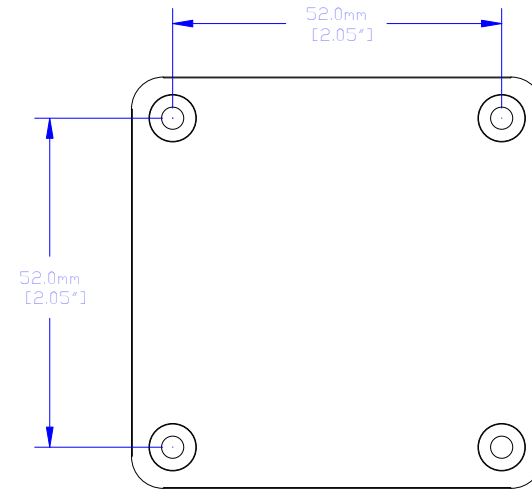

Part#: 1554B

Dwg: 1554B-B0X

NOTES

FOR MORE DETAILED INFORMATION GO TO THE HAMMOND WEB SITE

SECTION B-B  
SCALE 1 : 1

For the best fit print on legal size paper.

HAMMOND MANUFACTURING CO. LTD.  
Electronics Group, Waterloo, Ont. - Cheektowaga, NY