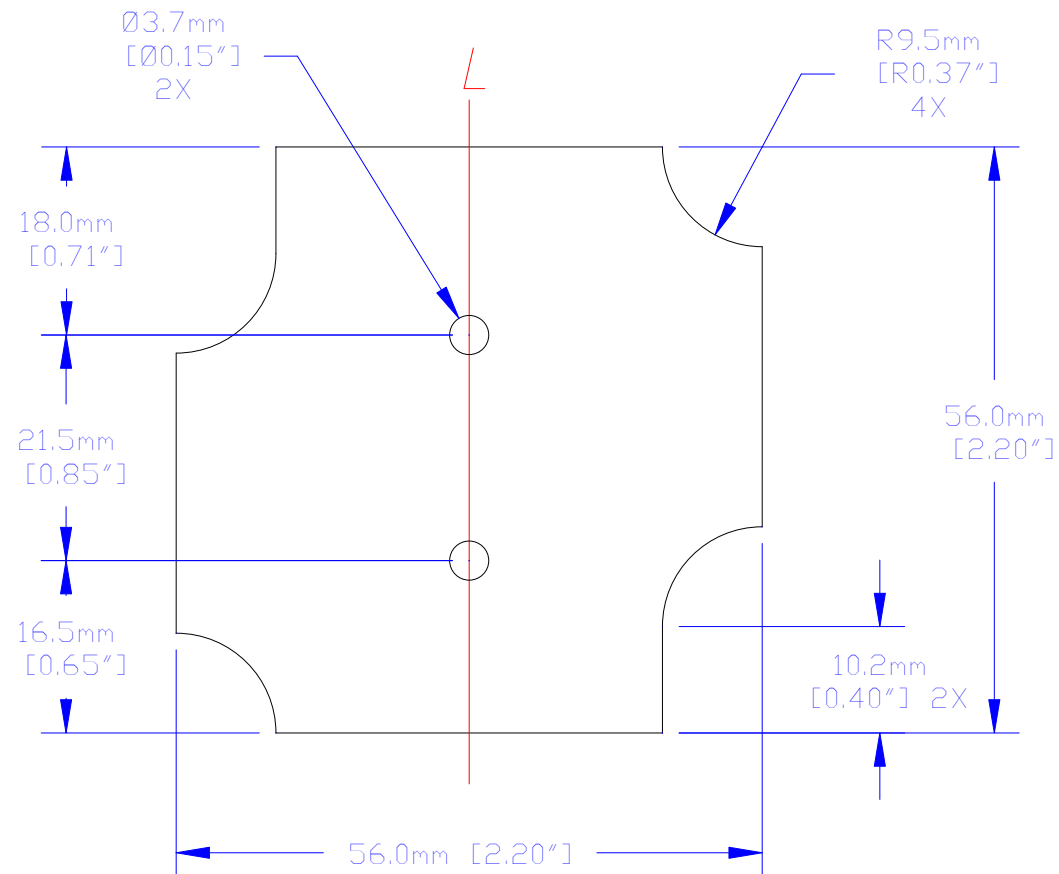

Part#: 1554B      Dwg: 1554B-ASSEM

NOTES

FOR MORE DETAILED INFORMATION GO TO THE HAMMOND WEB SITE

ISOMETRIC VIEW

For the best fit print on legal size paper.

 HAMMOND MANUFACTURING CO. LTD.  
Electronics Group, Waterloo, Ont. - Cheektowaga, NY