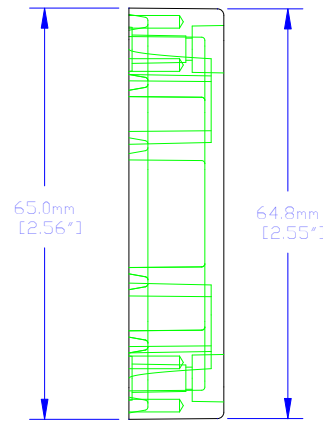

Part#: 1554B

Dwg: 1554B-B0X

NOTES

FOR MORE DETAILED INFORMATION GO TO THE HAMMOND WEB SITE

SECTION B-B  
SCALE 1 : 1

For the best fit print on legal size paper.

HAMMOND MANUFACTURING CO. LTD.  
Electronics Group, Waterloo, Ont. - Cheektowaga, NY