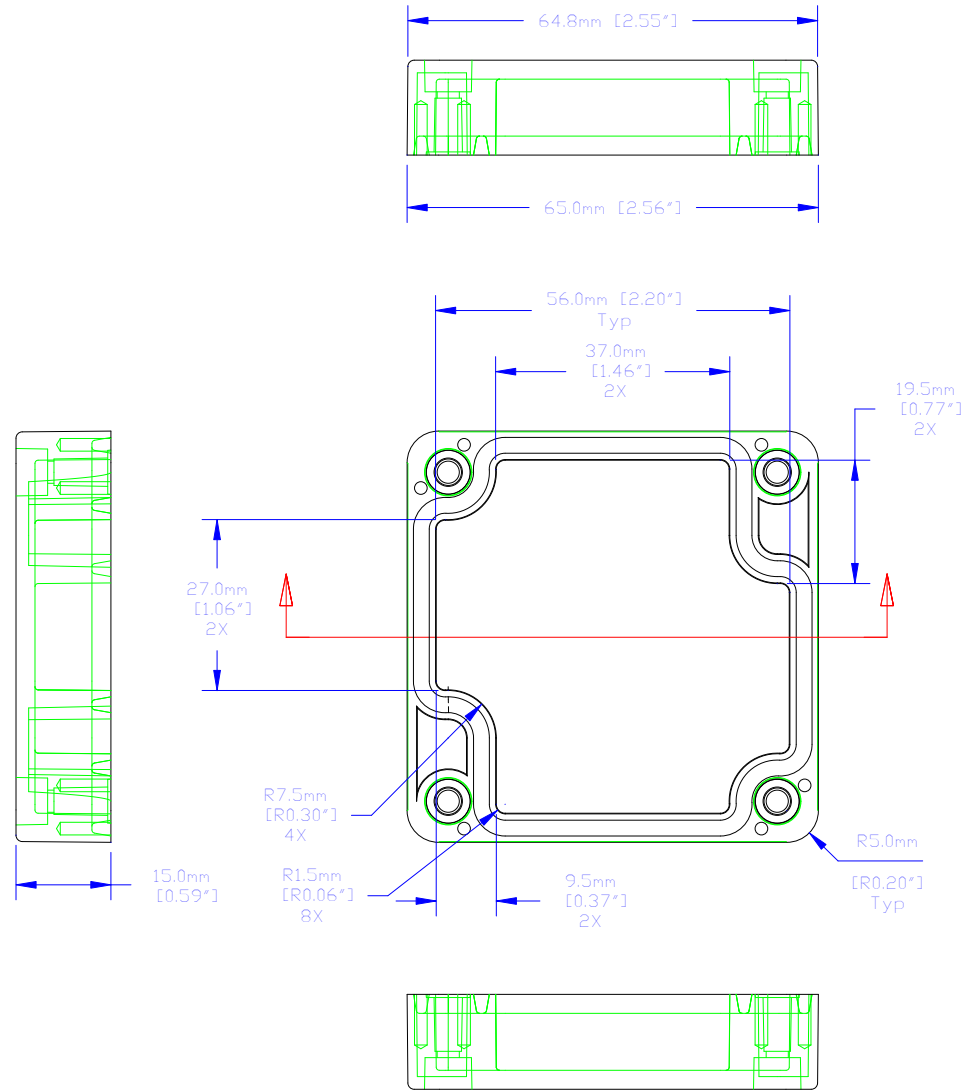

Part#: 1554B

Dwg: 1554B-B0X

NOTES

FOR MORE DETAILED INFORMATION GO TO THE HAMMOND WEB SITE

SECTION B-B  
SCALE 1 : 1

For the best fit print on legal size paper.

HAMMOND MANUFACTURING CO. LTD.  
Electronics Group, Waterloo, Ont. - Cheektowaga, NY