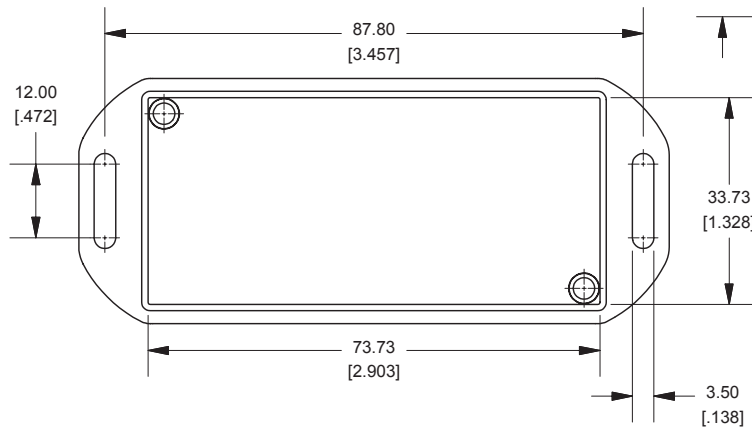

1551LFL (Flanged Lid)

SECTION A-A End View of Assembly

Top View of Assembly

SECTION B-B Side View of Assembly

Top View Looking Inside Box

SECTION C-C Boss Heights

Maximum P.C. Board Size

Lid