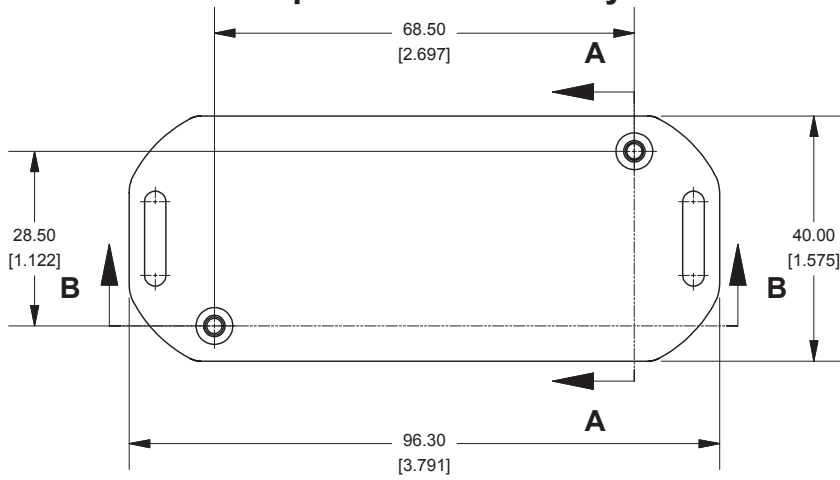

1551LFL (Flanged Lid)

SECTION A-A End View of Assembly

Top View of Assembly

SECTION B-B Side View of Assembly

Top View Looking Inside Box

SECTION C-C Boss Heights

Maximum P.C. Board Size

Lid