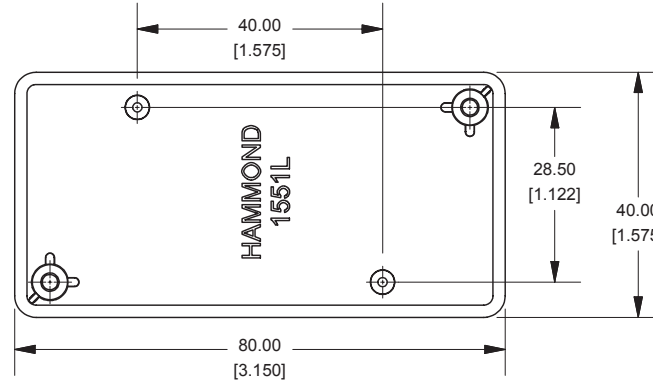

1551LFL (Flanged Lid)

SECTION A-A End View of Assembly

Top View of Assembly

SECTION B-B Side View of Assembly

Top View Looking Inside Box

SECTION C-C Boss Heights

Maximum P.C. Board Size

Lid

NOTE
Purchased assembly includes lid and box made from GP ABS material and cover screws.

1551LFL	
1551LFL Enclosure	
Black Enclosure - RAL 7011	1551LFLBK
Gray Enclosure - RAL 7035	1551LFLGY
ACCESSORIES	
Black Enclosure Cover Screws (Pkg 100) [#4 X 1/2" Self Tapping]	1591TS100BK
Gray Enclosure Cover Screws (Pkg 100) [#4 X 1/2" Self Tapping]	1591TS100
P.C. Board Screws [#2 X 3/16" Self-Tapping]	1551ATS100 (Pkg 100)