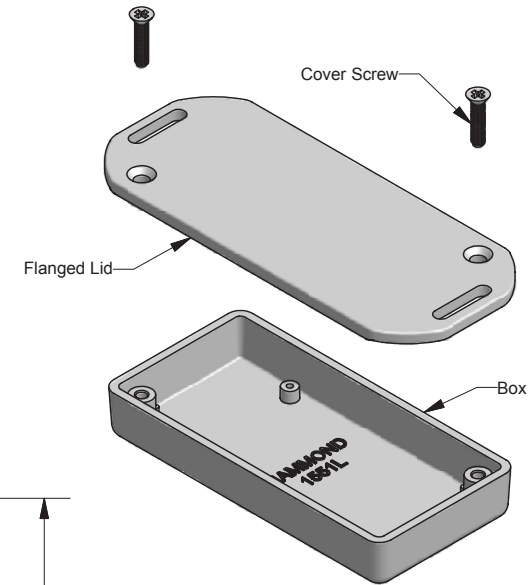

1551LFL (Flanged Lid)

SECTION A-A End View of Assembly

Top View of Assembly

SECTION B-B Side View of Assembly

Top View Looking Inside Box

SECTION C-C Boss Heights

Maximum P.C. Board Size

Lid

NOTE
Purchased assembly includes lid and box made from GP ABS material and cover screws.

1551LFL	
1551LFL Enclosure	
Black Enclosure - RAL 7011	1551LFLBK
Gray Enclosure - RAL 7035	1551LFLGY
ACCESSORIES	
Black Enclosure Cover Screws (Pkg 100) [#4 X 1/2" Self Tapping]	1591TS100BK
Gray Enclosure Cover Screws (Pkg 100) [#4 X 1/2" Self Tapping]	1591TS100
P.C. Board Screws [#2 X 3/16" Self-Tapping]	1551ATS100 (Pkg 100)