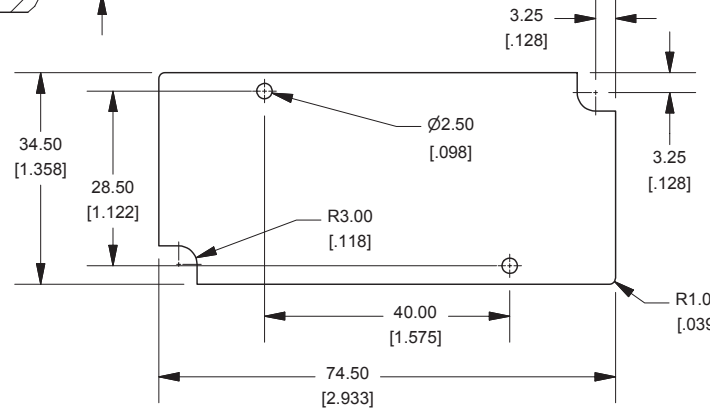

1551LFL (Flanged Lid)

SECTION A-A End View of Assembly

Top View of Assembly

SECTION B-B Side View of Assembly

Top View Looking Inside Box

SECTION C-C Boss Heights

Maximum P.C. Board Size

Lid

NOTE
Purchased assembly includes lid and box made from GP ABS material and cover screws.

1551LFL	
1551LFL Enclosure	
Black Enclosure - RAL 7011	1551LFLBK
Gray Enclosure - RAL 7035	1551LFLGY
ACCESSORIES	
Black Enclosure Cover Screws (Pkg 100) [#4 X 1/2" Self Tapping]	1591TS100BK
Gray Enclosure Cover Screws (Pkg 100) [#4 X 1/2" Self Tapping]	1591TS100
P.C. Board Screws [#2 X 3/16" Self-Tapping]	1551ATS100 (Pkg 100)