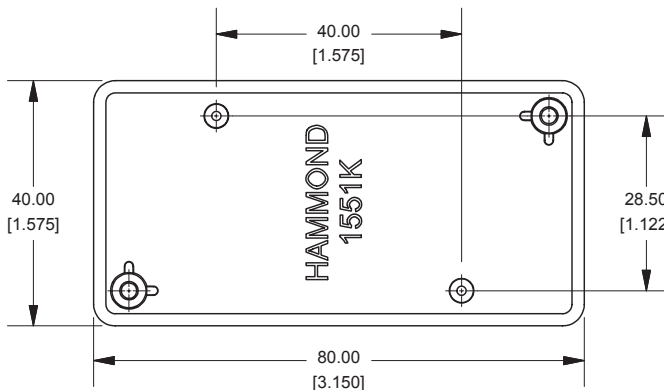

Top View of Assembly

SECTION A-A End View of Assembly

1551KFL (Flanged Lid)

SECTION B-B Side View of Assembly

Top View Looking Inside Box

SECTION C-C Boss Heights

Lid

Maximum P.C. Board Size

NOTE	
Purchased assembly includes lid and box made from GP ABS material and cover screws.	
1551KFL	
1551KFL Enclosure	
Black Enclosure - RAL 7011	1551KFLBK
Gray Enclosure - RAL 7035	1551KFLGY
ACCESSORIES	
Black Enclosure Cover Screws (Pkg 100) [#4 X 1/2" Self Tapping]	1591TS100BK
Gray Enclosure Cover Screws (Pkg 100) [#4 X 1/2" Self Tapping]	1591TS100
P.C. Board Screws [#2 X 3/16" Self-Tapping]	1551ATS100 (Pkg 100)