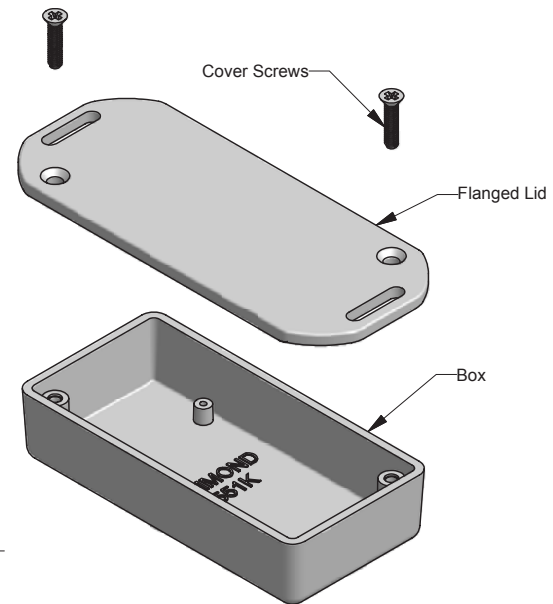

Top View of Assembly

SECTION A-A End View of Assembly

1551KFL (Flanged Lid)

SECTION B-B Side View of Assembly

Top View Looking Inside Box

SECTION C-C Boss Heights

Lid

Maximum P.C. Board Size

NOTE	
Purchased assembly includes lid and box made from GP ABS material and cover screws.	
1551KFL	
1551KFL Enclosure	
Black Enclosure - RAL 7011	1551KFLBK
Gray Enclosure - RAL 7035	1551KFLGY
ACCESSORIES	
Black Enclosure Cover Screws (Pkg 100) [#4 X 1/2" Self Tapping]	1591TS100BK
Gray Enclosure Cover Screws (Pkg 100) [#4 X 1/2" Self Tapping]	1591TS100
P.C. Board Screws [#2 X 3/16" Self-Tapping]	1551ATS100 (Pkg 100)