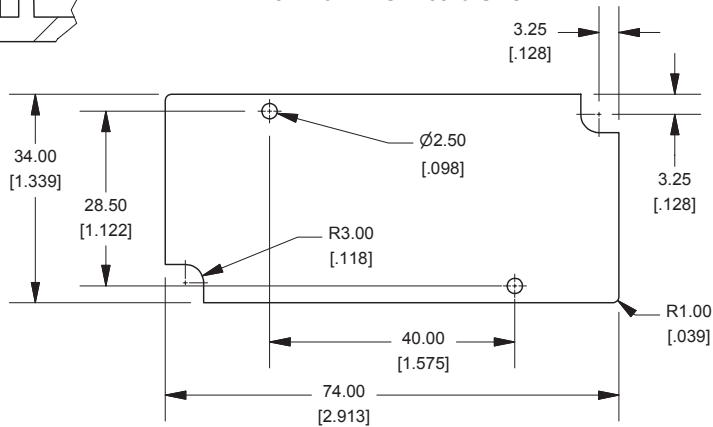

Top View of Assembly

SECTION A-A End View of Assembly

1551KFL (Flanged Lid)

SECTION B-B Side View of Assembly

Top View Looking Inside Box

SECTION C-C Boss Heights

Lid

Maximum P.C. Board Size

NOTE	
Purchased assembly includes lid and box made from GP ABS material and cover screws.	
1551KFL	
1551KFL Enclosure	
Black Enclosure - RAL 7011	1551KFLBK
Gray Enclosure - RAL 7035	1551KFLGY
ACCESSORIES	
Black Enclosure Cover Screws (Pkg 100) [#4 X 1/2" Self Tapping]	1591TS100BK
Gray Enclosure Cover Screws (Pkg 100) [#4 X 1/2" Self Tapping]	1591TS100
P.C. Board Screws [#2 X 3/16" Self-Tapping]	1551ATS100 (Pkg 100)