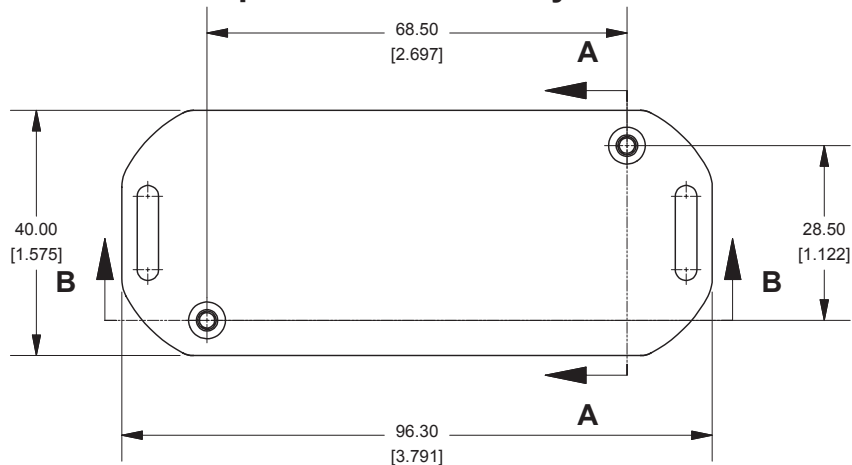

Top View of Assembly

SECTION A-A End View of Assembly

1551KFL (Flanged Lid)

SECTION B-B Side View of Assembly

Top View Looking Inside Box

SECTION C-C Boss Heights

Lid

Maximum P.C. Board Size