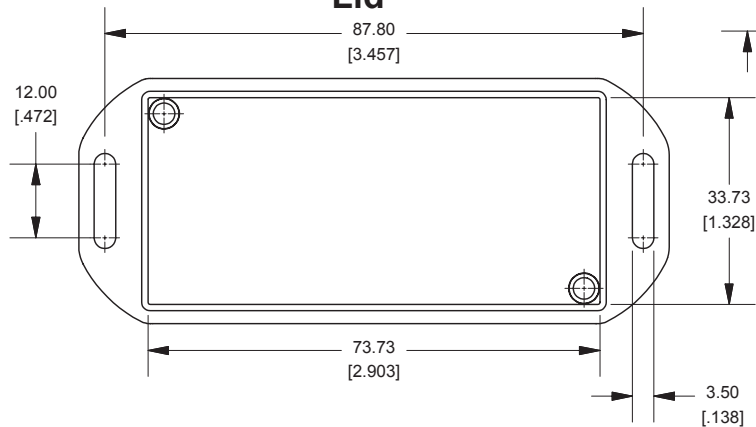

Top View of Assembly

SECTION A-A End View of Assembly

1551KFL (Flanged Lid)

SECTION B-B Side View of Assembly

Top View Looking Inside Box

SECTION C-C Boss Heights

Lid

Maximum P.C. Board Size

NOTE	
Purchased assembly includes lid and box made from GP ABS material and cover screws.	
1551KFL	
1551KFL Enclosure	
Black Enclosure - RAL 7011	1551KFLBK
Gray Enclosure - RAL 7035	1551KFLGY
ACCESSORIES	
Black Enclosure Cover Screws (Pkg 100) [#4 X 1/2" Self Tapping]	1591TS100BK
Gray Enclosure Cover Screws (Pkg 100) [#4 X 1/2" Self Tapping]	1591TS100
P.C. Board Screws [#2 X 3/16" Self-Tapping]	1551ATS100 (Pkg 100)