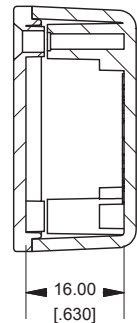

Top View of Assembly

SECTION A-A End View of Assembly

1551KFL (Flanged Lid)

SECTION B-B Side View of Assembly

Top View Looking Inside Box

SECTION C-C Boss Heights

Lid

Maximum P.C. Board Size

NOTE	
Purchased assembly includes lid and box made from GP ABS material and cover screws.	
1551KFL	
1551KFL Enclosure	
Black Enclosure - RAL 7011	1551KFLBK
Gray Enclosure - RAL 7035	1551KFLGY
ACCESSORIES	
Black Enclosure Cover Screws (Pkg 100) [#4 X 1/2" Self Tapping]	1591TS100BK
Gray Enclosure Cover Screws (Pkg 100) [#4 X 1/2" Self Tapping]	1591TS100
P.C. Board Screws [#2 X 3/16" Self-Tapping]	1551ATS100 (Pkg 100)