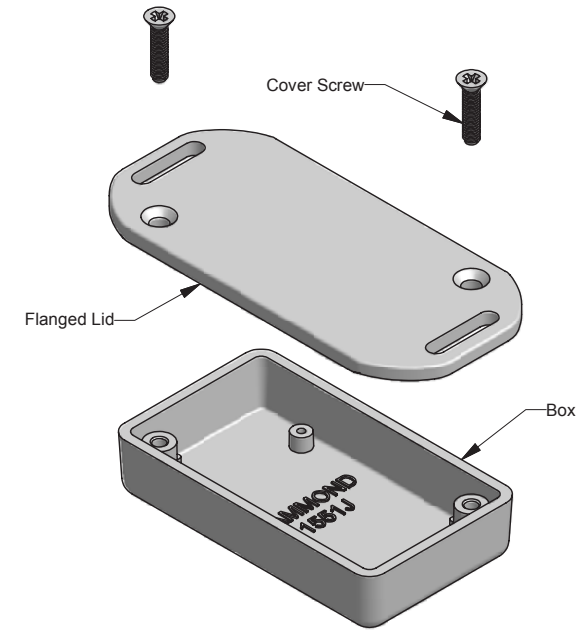

Top View of Assembly

SECTION A-A End View of Assembly

1551JFL (Flanged Lid)

SECTION B-B Side View of Assembly

Top View Looking Inside Box

Lid

SECTION C-C Boss Heights

Maximum P.C. Board Size

NOTE

Purchased assembly includes lid and box made from GP ABS material and cover screws.

1551JFL

1551JFL Enclosure

Black Enclosure - RAL 7011	1551JFLBK
Gray Enclosure - RAL 7035	1551JFLGY
ACCESSORIES	
Black Enclosure Cover Screws (Pkg 100) [#4 X 1/2" Self Tapping]	1591TS100BK
Gray Enclosure Cover Screws (Pkg 100) [#4 X 1/2" Self Tapping]	1591TS100
P.C. Board Screws [#2 X 3/16" Self-Tapping]	1551ATS100 (Pkg 100)