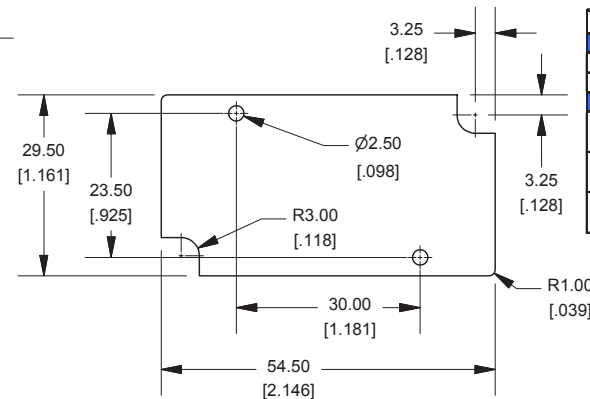

Top View of Assembly

SECTION A-A End View of Assembly

1551JFL (Flanged Lid)

SECTION B-B Side View of Assembly

Top View Looking Inside Box

Lid

SECTION C-C Boss Heights

Maximum P.C. Board Size

NOTE

Purchased assembly includes lid and box made from GP ABS material and cover screws.

1551JFL

1551JFL Enclosure

Black Enclosure - RAL 7011	1551JFLBK
Gray Enclosure - RAL 7035	1551JFLGY
ACCESSORIES	
Black Enclosure Cover Screws (Pkg 100) [#4 X 1/2" Self Tapping]	1591TS100BK
Gray Enclosure Cover Screws (Pkg 100) [#4 X 1/2" Self Tapping]	1591TS100
P.C. Board Screws [#2 X 3/16" Self-Tapping]	1551ATS100 (Pkg 100)