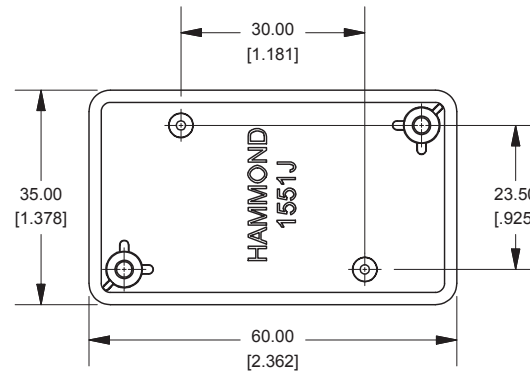

Top View of Assembly

SECTION A-A End View of Assembly

1551JFL (Flanged Lid)

SECTION B-B Side View of Assembly

Top View Looking Inside Box

Lid

SECTION C-C Boss Heights

Maximum P.C. Board Size

NOTE

Purchased assembly includes lid and box made from GP ABS material and cover screws.

1551JFL

1551JFL Enclosure

Black Enclosure - RAL 7011	1551JFLBK
Gray Enclosure - RAL 7035	1551JFLGY
ACCESSORIES	
Black Enclosure Cover Screws (Pkg 100) [#4 X 1/2" Self Tapping]	1591TS100BK
Gray Enclosure Cover Screws (Pkg 100) [#4 X 1/2" Self Tapping]	1591TS100
P.C. Board Screws [#2 X 3/16" Self-Tapping]	1551ATS100 (Pkg 100)