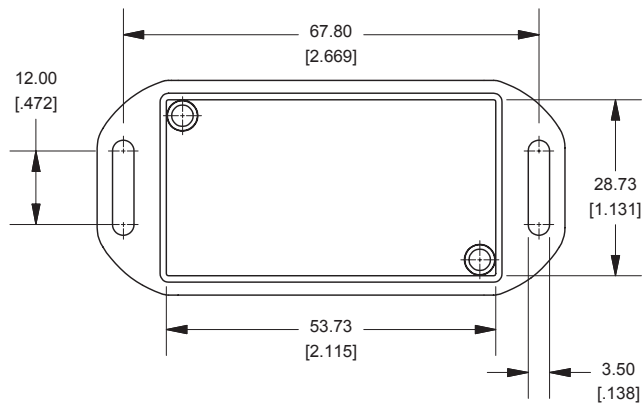

Top View of Assembly

SECTION A-A End View of Assembly

1551JFL (Flanged Lid)

SECTION B-B Side View of Assembly

Top View Looking Inside Box

Lid

SECTION C-C Boss Heights

Maximum P.C. Board Size